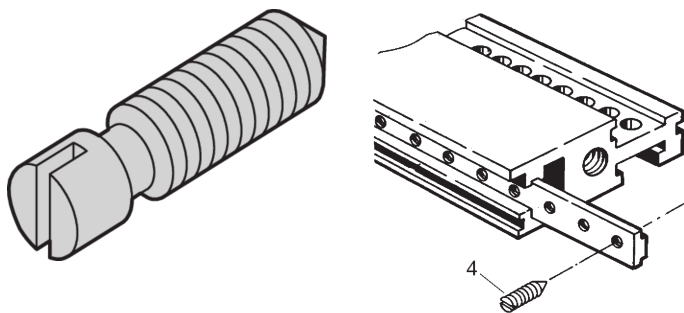

# Grub Screw, Steel Nickel Plated, M3.0 x 8

## NUMĂR DE CATALOG

21100-646

For fixing the threaded insert in the horizontal rail.

## ATTRIBUTE PRODUS

Length: 8mm

Package Quantity: 100

Thread Size: M3

Finish: Nickel Plated

Material: Oțel

Product Family: EuropacPRO; RatiopacPRO; RatiopacPRO AIR; CompacPRO; PropacPRO; MultipacPRO

Product Type: Screw