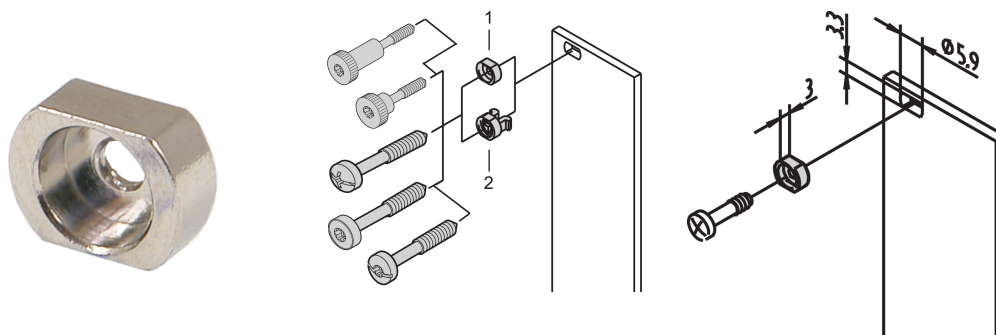

# Sleeves for M2.5, Brass Nickel-Plated, 10 pcs

## NUMĂR DE CATALOG

21100-659

Sleeve guides the collar screw when fastening the front panel.

## CARACTERISTICI

Sleeve guides the collar screw when fastening the front panel

Sleeve is inserted into the elongated hole of the front panel

## ATTRIBUTE PRODUS

Material: Brass

Finish: Nickel Plated

Package Quantity: 10

Product Type: Sleeve

Works With: Front Panels

Gross Weight: 0.008kg