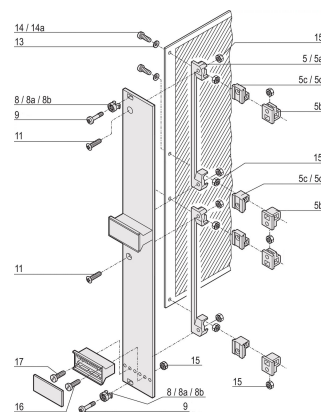

# Sleeves for M2.5, Brass Nickel Plated; 100 pieces

NUMĂR DE CATALOG

21100-660

Sleeve guides the collar screw when fastening the front panel.

## CARACTERISTICI

Sleeve guides the collar screw when fastening the front panel

Sleeve is inserted into the elongated hole of the front panel

## ATTRIBUTE PRODUS

---

Material: Brass

Finish: Nickel Plated

Package Quantity: 100

Depth (D): 4.4mm

Height (H): 6mm

Product Type: Sleeve