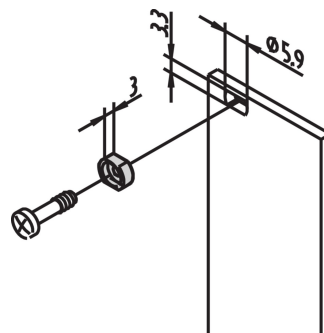

# Sleeves for M2.5, Brass Nickel Plated; 100 pieces

NUMĂR DE CATALOG

21100-660

Sleeve guides the collar screw when fastening the front panel.

## CARACTERISTICI

Sleeve guides the collar screw when fastening the front panel

Sleeve is inserted into the elongated hole of the front panel

## ATTRIBUTE PRODUS

---

Material: Brass

Finish: Nickel Plated

Package Quantity: 100

Depth (D): 4.4mm

Height (H): 6mm

Product Type: Sleeve