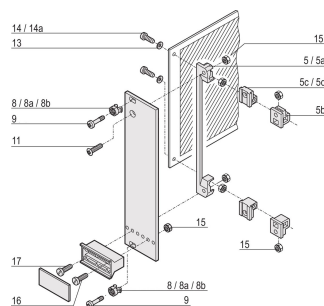

# Sleeves for M2.5, Brass Nickel Plated; 100 pieces

NUMĂR DE CATALOG

21100-660

Sleeve guides the collar screw when fastening the front panel.

## CARACTERISTICI

Sleeve guides the collar screw when fastening the front panel

Sleeve is inserted into the elongated hole of the front panel

## ATTRIBUTE PRODUS

---

Material: Brass

Finish: Nickel Plated

Package Quantity: 100

Depth (D): 4.4mm

Height (H): 6mm

Product Type: Sleeve