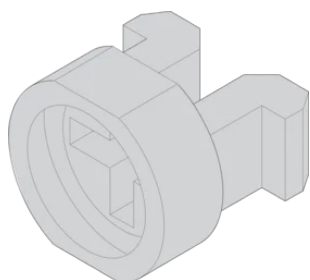

Sleeves for M2.5, Stainless Steel; 100 pieces

NUMĂR DE CATALOG

21100-662

Sleeve guides the collar screw when fastening the front panel.

CERTIFICATIONS

CARACTERISTICI

Sleeve guides the collar screw when fastening the front panel

Sleeve is inserted into the elongated hole of the front panel

ATRIBUTE PRODUS

Material: Stainless Steel

Package Quantity: 100

Depth (D): 4.4mm

Height (H): 6mm

Product Type: Sleeve

Width (W): 8mm

Works With: Front Panels

Net Weight: 0.07kg

DETALII SUPLIMENTARE DESPRE PRODUS

Metal sleeves on the partial front panels must be pressed in.

All sleeves can be used for front panel > 2 HP.

DIAGRAMS

AVERTIZARE