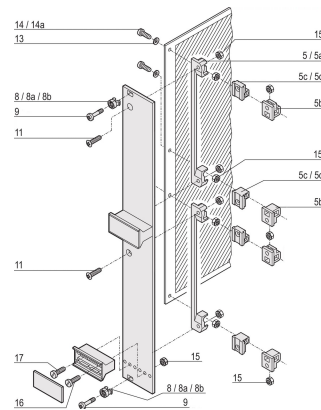

Sleeves for M2.5, Stainless Steel; 100 pieces

NUMĂR DE CATALOG

21100-662

Sleeve guides the collar screw when fastening the front panel.

CERTIFICATIONS

CARACTERISTICI

Sleeve guides the collar screw when fastening the front panel

Sleeve is inserted into the elongated hole of the front panel

ATRIBUTE PRODUS

Material: Stainless Steel

Package Quantity: 100

Depth (D): 4.4mm

Height (H): 6mm

Product Type: Sleeve

Width (W): 8mm