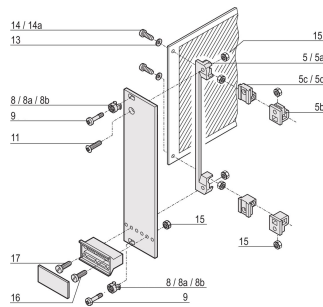

Sleeves for M2.5, Stainless Steel; 100 pieces

NUMĂR DE CATALOG

21100-662

Sleeve guides the collar screw when fastening the front panel.

CERTIFICATIONS

CARACTERISTICI

Sleeve guides the collar screw when fastening the front panel

Sleeve is inserted into the elongated hole of the front panel

ATRIBUTE PRODUS

Material: Stainless Steel

Package Quantity: 100

Depth (D): 4.4mm

Height (H): 6mm

Product Type: Sleeve

Width (W): 8mm