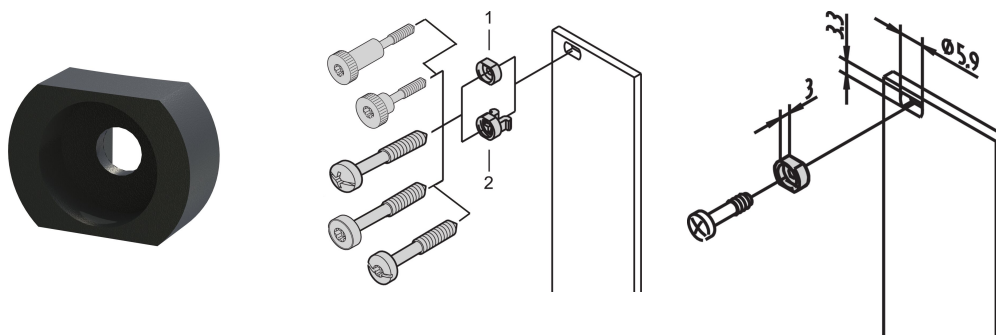

Sleeves for M2.5, Brass, Black, 10 pcs

NUMĂR DE CATALOG

21100-885

Sleeve guides the collar screw when fastening the front panel.

CERTIFICATIONS

CARACTERISTICI

Sleeve guides the collar screw when fastening the front panel

Sleeve is inserted into the elongated hole of the front panel

ATRIBUTE PRODUS

Material: Brass

Package Quantity: 10

Product Type: Sleeve

Works With: Front Panels

DETALII SUPLIMENTARE DESPRE PRODUS

Metal sleeves on the partial front panels must be pressed in.