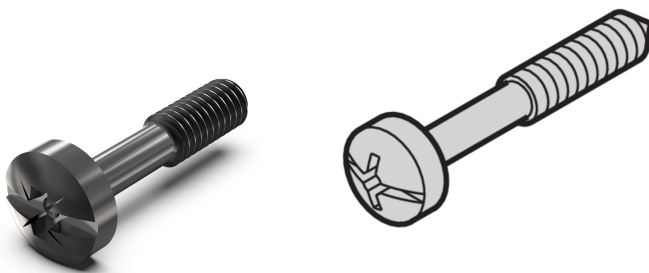

Collar Screw, Cross Recess/Slotted, M2.5 x 12.3 mm, Steel Black, 100 pieces

NUMĂR DE CATALOG

21101-102

CERTIFICATIONS

ATTRIBUTE PRODUS

Length: 12.3mm

Material: Oțel

Finish: Zinc Top Coat

Package Quantity: 100

Thread Size: M2.5

Depth: 14.3mm

Height: 5mm

Product Type: Screw

Type: Screw

Width: 5mm

Works With: Front Panels

Net Weight: 0.05kg