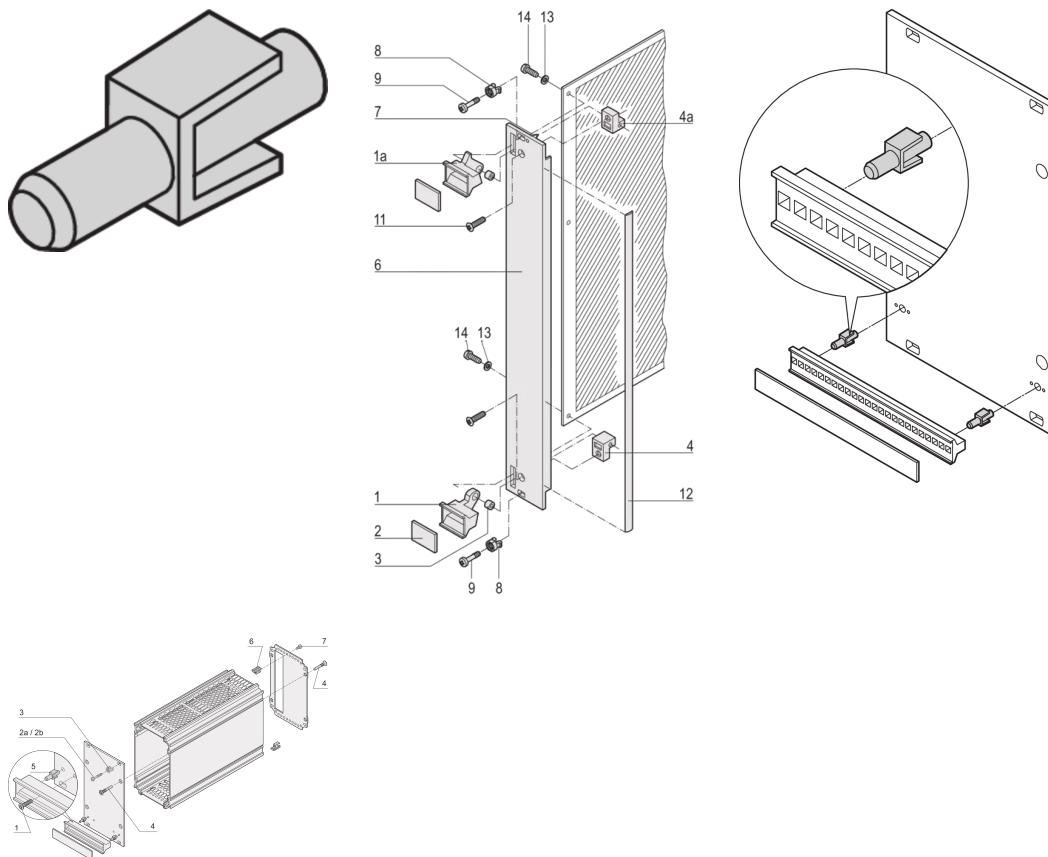

Fixing Clip for Static Plastic Handle

NUMĂR DE CATALOG

21101-239

Fixing Clip enable the assembly of a plastic trapezoid handle to a front panel.

CERTIFICATIONS

CARACTERISTICI

Can be used for handles from 5 HP up to 42 HP

ATTRIBUTE PRODUS

Product Type: Clip

Type: Clip

Works With: Front Panels

Material: Polycarbonate

Flammability Rating: UL® 94V-0

Package Quantity: 100

Gross Weight: 0.018kg