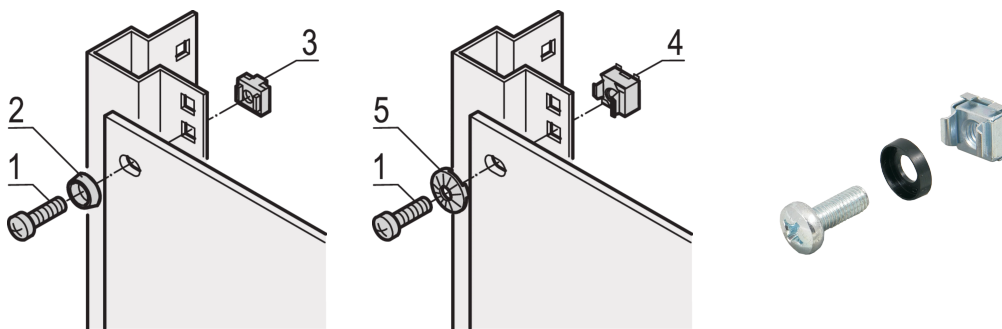

19" Assembly Kit M6, Screw, Washer, Nut; 50 pieces

NUMĂR DE CATALOG

21101-809

For standard grounding use a grounding nut and washer on at least one attachment point.

When 19" assembly kit is used with conductive 19" panel mount, grounding cage nuts are not needed.

CERTIFICATIONS

CARACTERISTICI

Assembly kits for assembly of 19" components into a cabinet

For mounting of front panels, distribution fields or other components on the frame, slide mounts or depth members with square cut-outs

ATRIBUTE PRODUS

Package Quantity: 50

Thread Size: M6

Finish: Oțel Zincat

Material: Oțel; ABS

Product Family: RatiopacPRO; RatiopacPRO AIR; CompacPRO; PropacPRO; Comptec; Inpac; MultipacPRO; Varistar CP; Novastar; Eurorack; Outdoor