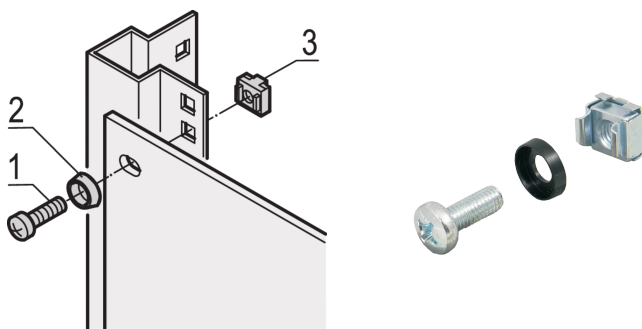

19" Assembly Kit M6, Screw, Washer, Nut; 100 pieces

NUMĂR DE CATALOG

21101-810

For standard grounding use a grounding nut and washer on at least one attachment point.

When 19" assembly kit is used with conductive 19" panel mount, grounding cage nuts are not needed.

CERTIFICATIONS

CARACTERISTICI

Assembly kits for assembly of 19" components into a cabinet

For mounting of front panels, distribution fields or other components on the frame, slide mounts or depth members with square cut-outs

ATRIBUTE PRODUS

Package Quantity: 100

Thread Size: M6

Finish: Oțel Zincat

Material: Oțel; ABS

Product Family: RatiopacPRO; RatiopacPRO AIR; CompacPRO; PropacPRO; Comptec; Inpac; MultipacPRO; Varistar CP; Novastar; Eurorack; Outdoor