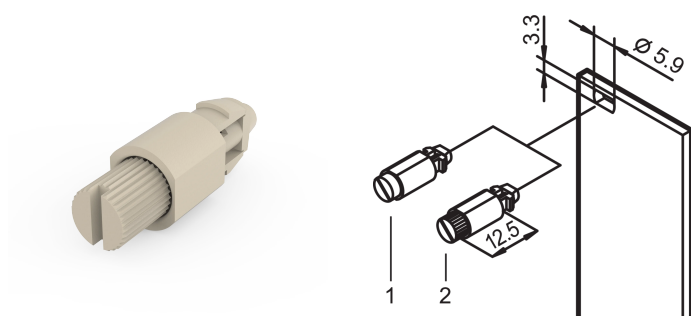

# Quarter-Turn Fastener With Knurled and Slotted Head, Grey; 100 pieces

## NUMĂR DE CATALOG

**21101-849**

1/4 rotary lock with defined stop.

## CARACTERISTICI

1/4 rotary lock with defined stop

Identification of locking position due to slot position

Vibration and shake proof

Qty 100 pieces

Product Type: Hardware Kit

Width: 7mm

Works With: Front Panels

Fastener Type: Knurled; Slotted Head

Net Weight: 0.15kg