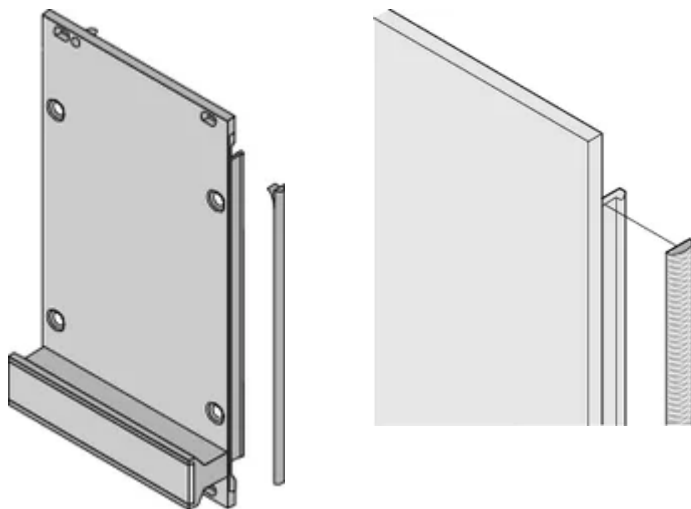

## CARACTERISTICI

Textile EMC gasket is affixed laterally on the front panel or in the groove of the right-hand profile as appropriate.

Profile seal is bonded onto the contact surface of the 19" bracket or of the rear angle and sets up the conductive connection to the U-shaped front panels

Product Type: Shielding Kit

Width (W): 3.8mm

Works With: Subracks; Cases; Front Panels

Flammability Rating: UL® 94V-0

Net Weight: 0.048kg

## DETALII SUPLIMENTARE DESPRE PRODUS

---

EMC gaskets (textile) are required for shielding the front panels.

## DIAGRAMS

---