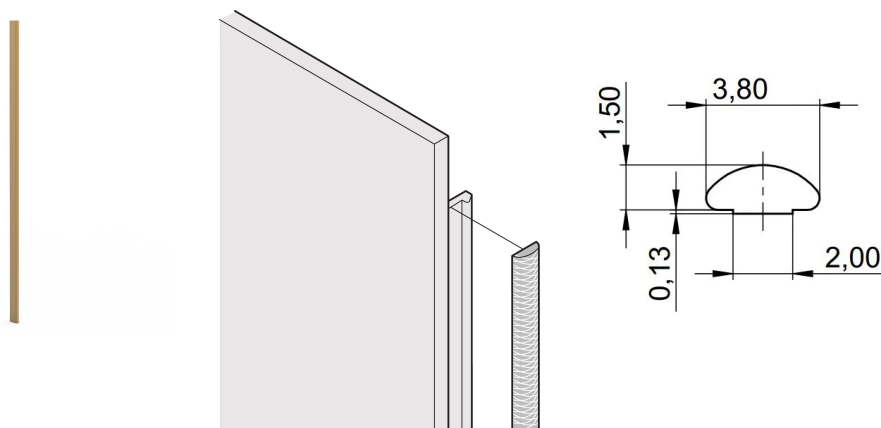

Front Panel EMC Textile Shielding Kit, -40... +70°C, 3 U; 100 pieces

NUMĂR DE CATALOG

21101-854

The textile EMC gaskets are inserted into a slot on the right hand side of the U-shaped front panels. The gaskets are glued to the front panel.

CERTIFICATIONS

CARACTERISTICI

Textile EMC gasket is affixed laterally on the front panel or in the groove of the right-hand profile as appropriate.

Profile seal is bonded onto the contact surface of the 19" bracket or of the rear angle and sets up the conductive connection to the U-shaped front panels

Temperature range -40 °C ... +70 °C

ATTRIBUTE PRODUS

Rack Height: 3U

Package Quantity: 100

Depth (D): 1.62mm

Height (H): 97mm

Material: Elastomer Termoplastic

Product Family: EuropacPRO; RatiopacPRO; RatiopacPRO AIR; PropacPRO; Frame Type Plug-In Unit

Product Type: Shielding Kit

Width (W): 3.8mm

Works With: Subracks; Cases; Front Panels

Flammability Rating: UL® 94V-0

Net Weight: 0.08kg

DETALII SUPLIMENTARE DESPRE PRODUS

EMC gaskets (textile) are required for shielding the front panels.