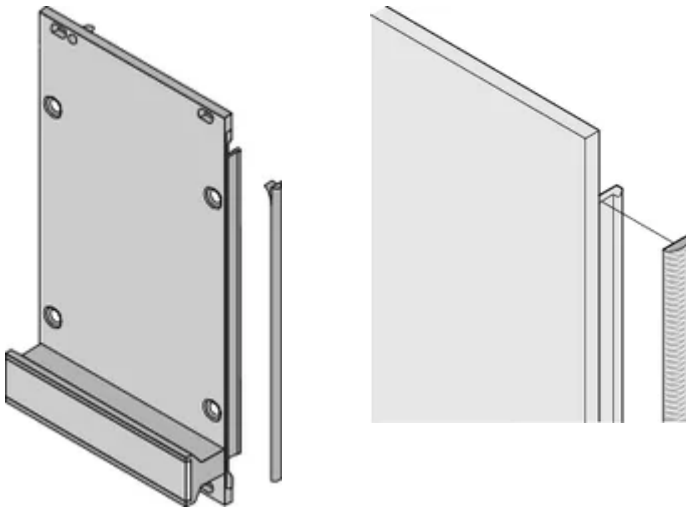

Height (H): 232mm

Material: Elastomer Termoplastic

Product Family: EuropacPRO; RatiopacPRO; RatiopacPRO AIR; PropacPRO; Frame Type Plug-In Unit

Product Type: Shielding Kit

Width (W): 3.8mm

Works With: Subracks; Cases; Front Panels

Flammability Rating: UL® 94V-0

Gross Weight: 0.092kg

DETALII SUPLIMENTARE DESPRE PRODUS

EMC gaskets (textile) are required for shielding the front panels.

DIAGRAMS

AVERTIZARE

Produsele nVent trebuie instalate și utilizate numai așa cum este indicat în fișele de instrucțiuni și materialele de formare ale nVent. Fișele de instrucțiuni sunt disponibile pe www.nvent.com și de la reprezentantul dvs. de servicii clienți nVent. O instalare incorectă, o utilizare abuzivă, o aplicare greșită sau orice altă lipsă de respectare completă a instrucțiunilor și avertismentelor nVent poate duce la defectarea produsului, la deteriorarea proprietății, la răni corporale grave și moarte și/sau poate anula garanția dvs.