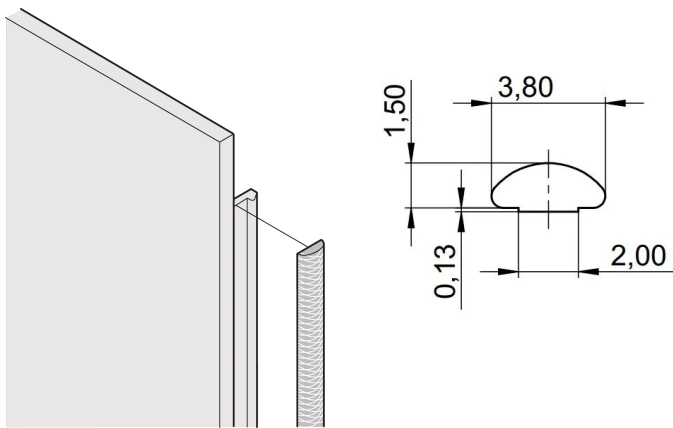

Front Panel EMC Textile Shielding Kit, -40... +70°C, 2 U; 10 pieces

NUMĂR DE CATALOG

21101-857

The textile EMC gaskets are inserted into a slot on the right hand side of the U-shaped front panels. The gaskets are glued to the front panel.

CERTIFICATIONS

CARACTERISTICI

Textile EMC gasket is affixed laterally on the front panel or in the groove of the right-hand profile as appropriate.

Profile seal is bonded onto the contact surface of the 19" bracket or of the rear angle and sets up the conductive connection to the U-shaped front panels

Temperature range -40 °C ... +70 °C

ATTRIBUTE PRODUS

Rack Height: 2U

Package Quantity: 10

Depth (D): 1.62mm

Height (H): 52mm

Material: Elastomer Termoplastic

Product Family: EuropacPRO; RatiopacPRO; RatiopacPRO AIR; PropacPRO; Frame Type Plug-In Unit

Product Type: Shielding Kit

Width (W): 3.8mm

Works With: Subracks; Cases; Front Panels

Flammability Rating: UL® 94V-0

Gross Weight: 0.047kg

DETALII SUPLIMENTARE DESPRE PRODUS

EMC gaskets (textile) are required for shielding the front panels.