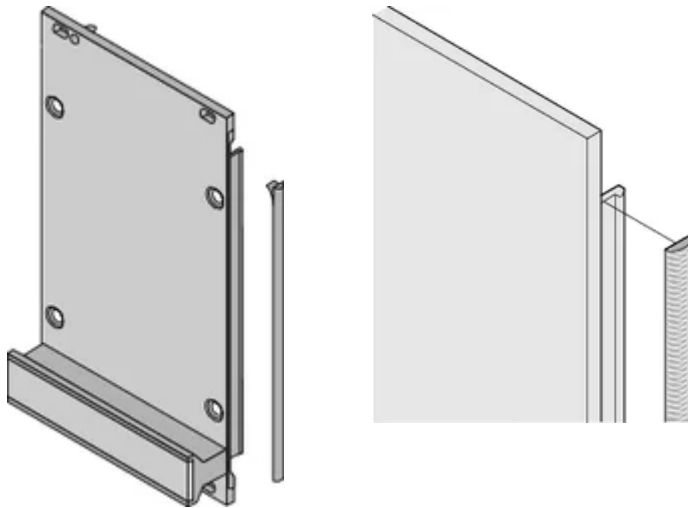

Height (H): 52mm

Material: Elastomer Termoplastic

Product Family: EuropacPRO; RatiopacPRO; RatiopacPRO AIR; PropacPRO; Frame Type Plug-In Unit

Product Type: Shielding Kit

Width (W): 3.8mm

Works With: Subracks; Cases; Front Panels

Flammability Rating: UL® 94V-0

Gross Weight: 0.047kg

DETALII SUPLIMENTARE DESPRE PRODUS

EMC gaskets (textile) are required for shielding the front panels.

DIAGRAMS

AVERTIZARE

Produsele nVent trebuie instalate și utilizate numai așa cum este indicat în fișele de instrucțiuni și materialele de formare ale nVent. Fișele de instrucțiuni sunt disponibile pe www.nvent.com și de la reprezentantul dvs. de servicii clienți nVent. O instalare incorectă, o utilizare abuzivă, o aplicare greșită sau orice altă lipsă de respectare completă a instrucțiunilor și avertismentelor nVent poate duce la defectarea produsului, la deteriorarea proprietății, la răni corporale grave și moarte și/sau poate anula garanția dvs.