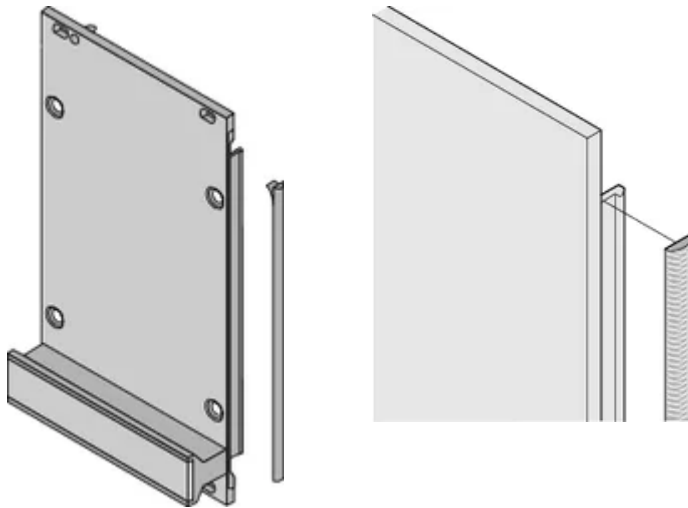

CERTIFICATIONS

CARACTERISTICI

Textile EMC gasket is affixed laterally on the front panel or in the groove of the right-hand profile as appropriate.

Profile seal is bonded onto the contact surface of the 19" bracket or of the rear angle and sets up the conductive connection to the U-shaped front panels

Product Type: Shielding Kit

Works With: Subracks; Cases; Front Panels

Net Weight: 0.069kg

DETALII SUPLIMENTARE DESPRE PRODUS

EMC gaskets (textile) are required for shielding the front panels.

DIAGRAMS

AVERTIZARE