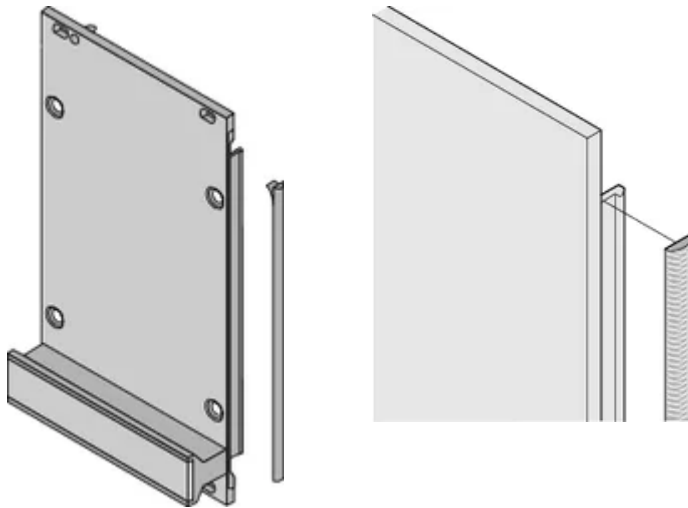

CERTIFICATIONS

CARACTERISTICI

Textile EMC gasket is affixed laterally on the front panel or in the groove of the right-hand profile as appropriate.

Profile seal is bonded onto the contact surface of the 19" bracket or of the rear angle and sets up the conductive connection to the U-shaped front panels

Product Type: Shielding Kit

Works With: Subracks; Cases; Front Panels

Gross Weight: 0.028kg

DETALII SUPLIMENTARE DESPRE PRODUS

EMC gaskets (textile) are required for shielding the front panels.

DIAGRAMS

AVERTIZARE