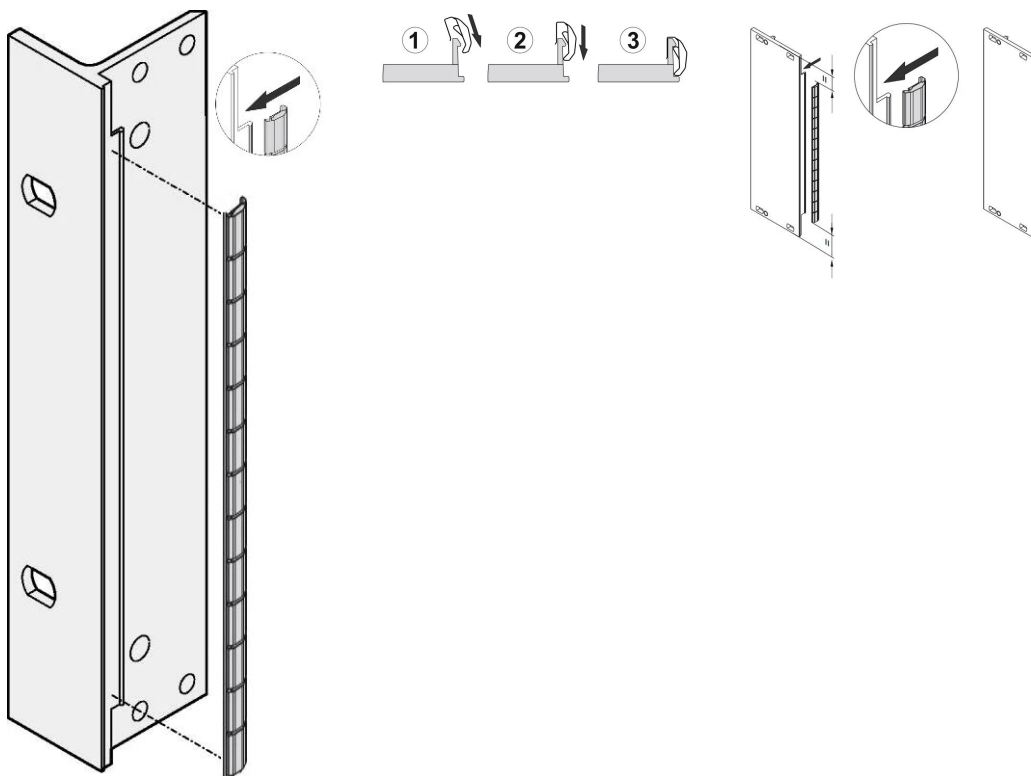

Front Panel EMC Stainless Steel Shielding Kit, for U-Shaped front panels, 3 U, 100 Pieces

NUMĂR DE CATALOG

21102-106

The stainless EMC gaskets are inserted into a slot on the right hand side of the U-shaped front panels.

The gasket will be clipped onto the right front panel bracket, the 19" bracket or rear profile of the subrack

CARACTERISTICI

The stainless steel EMC-gasket for SCHROFF U-shaped front panels, offers excellent performance in shielding effectiveness and an enormous temperature range from -200 to +160°C.

Easy mounting by clipping the gasket onto the right front panel bracket, the 19" bracket or rear profile of the subrack

Temperature range from -200 to +160°C.

ATTRIBUTE PRODUS

Rack Height: 3U

Package Quantity: 100