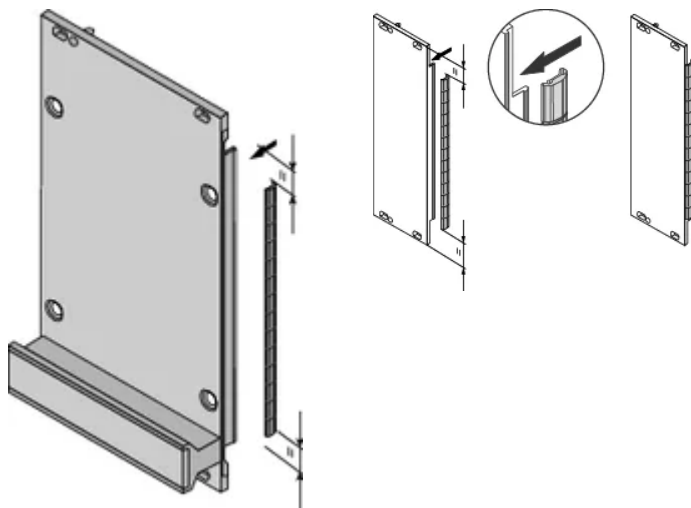

Package Quantity: 10

Material: Stainless Steel

Product Family: EuropacPRO; RatiopacPRO; RatiopacPRO AIR; PropacPRO; Frame Type Plug-In Unit

Product Type: Shielding Kit

Rack Width: 10HP

Works With: Subracks; Cases; Front Panels

Gross Weight: 0.034kg

DETALII SUPLIMENTARE DESPRE PRODUS

EMC gaskets (stainless) are required for shielding the front panels.

DIAGRAMS

AVERTIZARE

Produsele nVent trebuie instalate și utilizate numai așa cum este indicat în fișele de instrucțiuni și materialele de formare ale nVent. Fișele de instrucțiuni sunt disponibile pe www.nvent.com și de la reprezentantul dvs. de servicii clienți nVent. O instalare incorectă, o utilizare abuzivă, o aplicare greșită sau orice altă lipsă de respectare completă a instrucțiunilor și avertismentelor nVent poate duce la defectarea produsului, la deteriorarea proprietății, la răniri corporale grave și moarte și/sau poate anula garanția dvs.