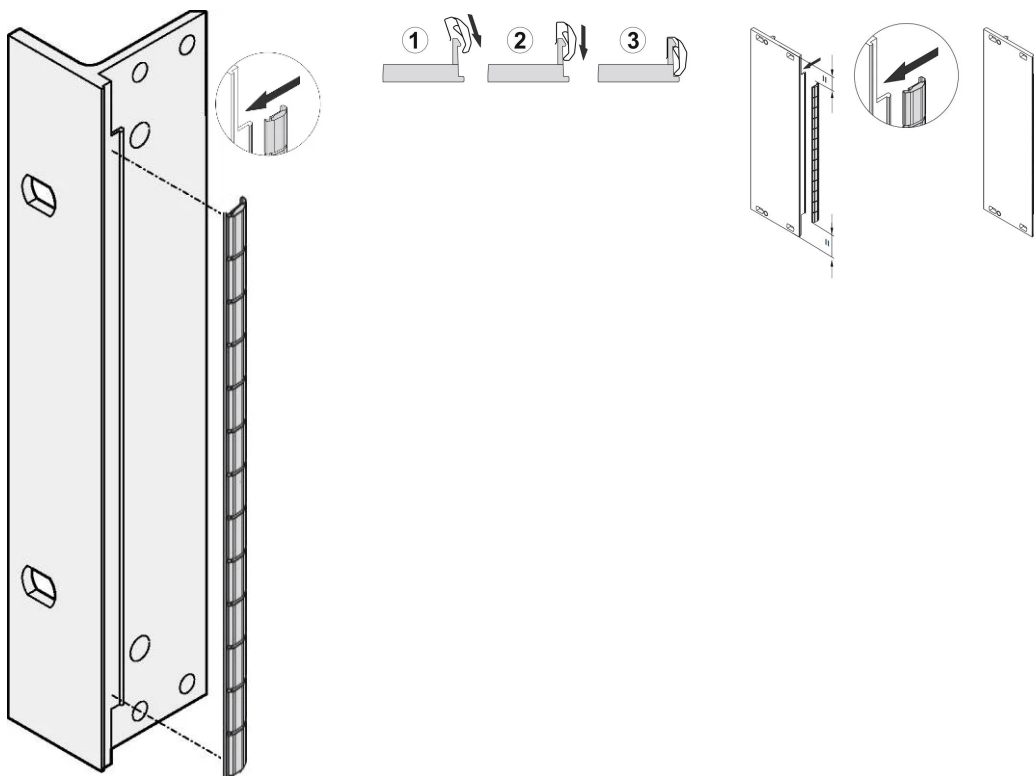

# Front Panel EMC Stainless Steel Shielding Kit, for U-Shaped front panels, 6 U, 10 Pieces

NUMĂR DE CATALOG

21102-107

The stainless EMC gaskets are inserted into a slot on the right hand side of the U-shaped front panels.

The gasket will be clipped onto the right front panel bracket, the 19" bracket or rear profile of the subrack

## CARACTERISTICI

The stainless steel EMC-gasket for SCHROFF U-shaped front panels, offers excellent performance in shielding effectiveness and an enormous temperature range from -200 to +160°C.

Easy mounting by clipping the gasket onto the right front panel bracket, the 19" bracket or rear profile of the subrack