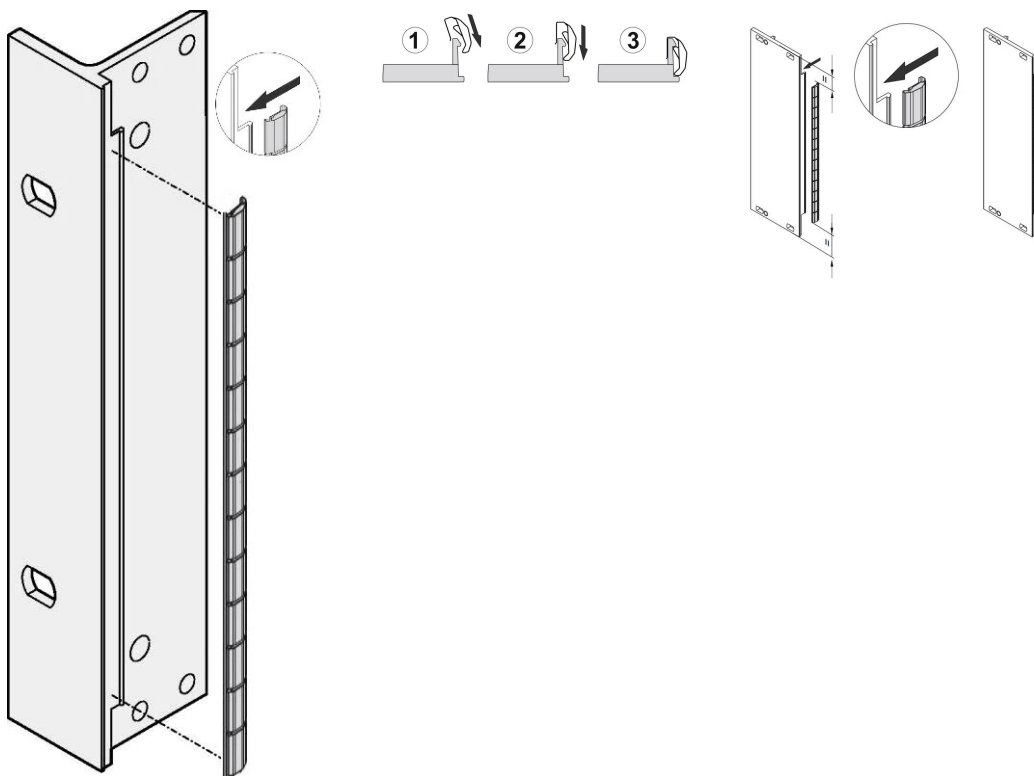

Front Panel EMC Stainless Steel Shielding Kit, for U-Shaped front panels, 6 U, 100 Pieces

NUMĂR DE CATALOG

21102-108

The stainless EMC gaskets are inserted into a slot on the right hand side of the U-shaped front panels.

The gasket will be clipped onto the right front panel bracket, the 19" bracket or rear profile of the subrack

CARACTERISTICI

The stainless steel EMC-gasket for SCHROFF U-shaped front panels, offers excellent performance in shielding effectiveness and an enormous temperature range from -200 to +160°C.

Easy mounting by clipping the gasket onto the right front panel bracket, the 19" bracket or rear profile of the subrack

Temperature range from -200 to +160°C.

ATTRIBUTE PRODUS

Rack Height: 6U

Package Quantity: 100