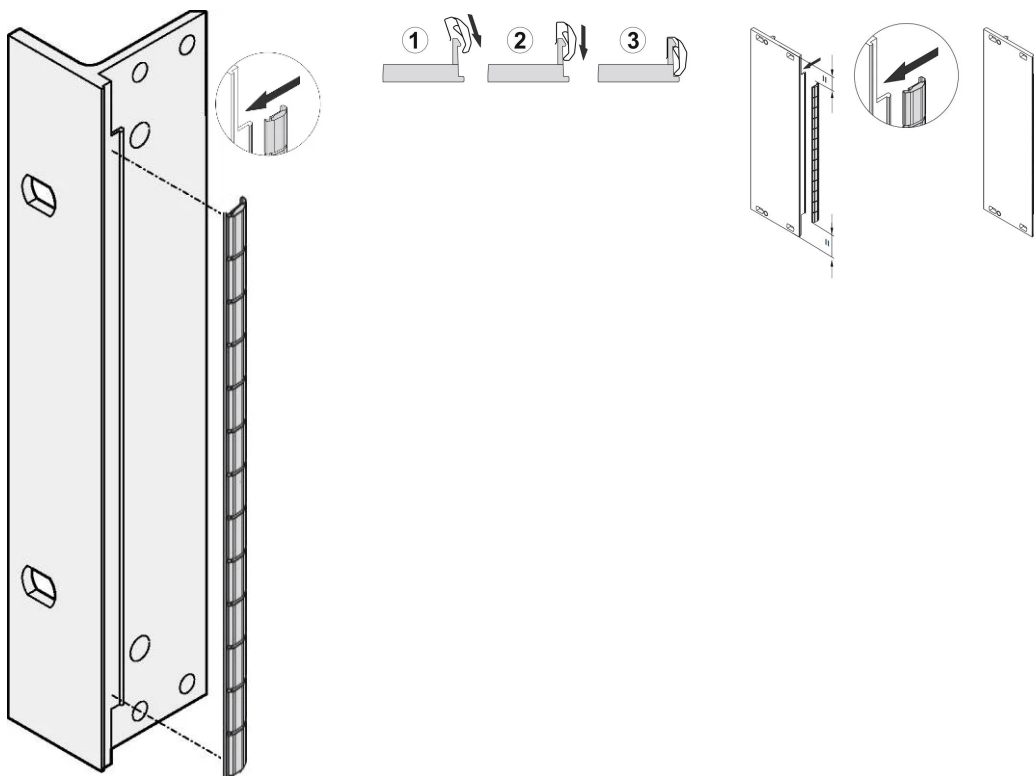

# Front Panel EMC Stainless Steel Shielding Kit, for U-Shaped front panels, 4 U, 10 Pieces

NUMĂR DE CATALOG

21102-113

The stainless EMC gaskets are inserted into a slot on the right hand side of the U-shaped front panels.

The gasket will be clipped onto the right front panel bracket, the 19" bracket or rear profile of the subrack

## CARACTERISTICI

The stainless steel EMC-gasket for SCHROFF U-shaped front panels, offers excellent performance in shielding effectiveness and an enormous temperature range from -200 to +160°C.

Easy mounting by clipping the gasket onto the right front panel bracket, the 19" bracket or rear profile of the subrack