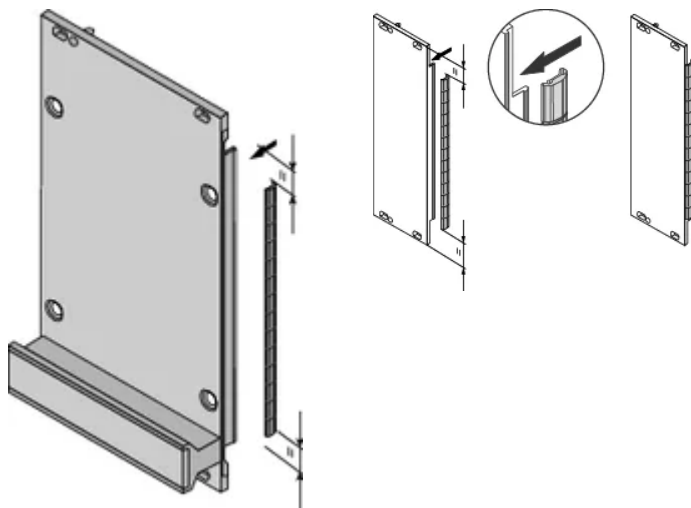

Package Quantity: 10

Material: Stainless Steel

Product Family: EuropacPRO; RatiopacPRO; RatiopacPRO AIR; PropacPRO; Frame Type Plug-In Unit

Product Type: Shielding Kit

Rack Width: 10HP

Works With: Subracks; Cases; Front Panels

Gross Weight: 0.018kg

DETALII SUPLIMENTARE DESPRE PRODUS

EMC gaskets (stainless) are required for shielding the front panels.

DIAGRAMS

AVERTIZARE

Produsele nVent trebuie instalate și utilizate numai așa cum este indicat în fișele de instrucțiuni și materialele de formare ale nVent. Fișele de instrucțiuni sunt disponibile pe www.nvent.com și de la reprezentantul dvs. de servicii clienți nVent. O instalare incorectă, o utilizare abuzivă, o aplicare greșită sau orice altă lipsă de respectare completă a instrucțiunilor și avertismentelor nVent poate duce la defectarea produsului, la deteriorarea proprietății, la răniri corporale grave și moarte și/sau poate anula garanția dvs.