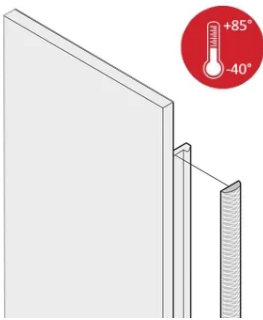

Front Panel EMC Textile Shielding Kit, -40... +85°C, 3 U; 10 pieces

NUMĂR DE CATALOG

21102-853

The textile EMC gaskets are inserted into a slot on the right hand side of the U-shaped front panels. The gaskets are glued to the front panel. For an expanded temperature range up to +85°C.

CERTIFICATIONS

CARACTERISTICI

Textile EMC gasket is affixed laterally on the front panel or in the groove of the right-hand profile as appropriate.

Profile seal is bonded onto the contact surface of the 19" bracket or of the rear angle and sets up the conductive connection to the U-shaped front panels

Temperature range -40 °C ... +85 °C

ATRIBUTE PRODUS

Rack Height: 3U

Package Quantity: 10

Depth (D): 1.62mm

Height (H): 97mm

Material: Elastomer Termoplastic

Product Family: EuropacPRO; PropacPRO; RatiopacPRO AIR; PropacPRO; Frame Type Plug-In Unit