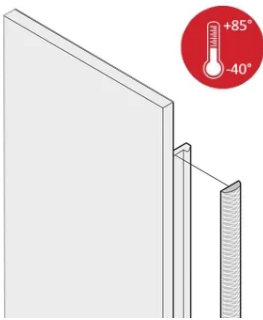

Front Panel EMC Textile Shielding Kit, -40... +85°C, 6 U; 10 pieces

NUMĂR DE CATALOG

21102-855

The textile EMC gaskets are inserted into a slot on the right hand side of the U-shaped front panels. The gaskets are glued to the front panel. For an expanded temperature range up to +85°C.

CERTIFICATIONS

CARACTERISTICI

Textile EMC gasket is affixed laterally on the front panel or in the groove of the right-hand profile as appropriate.

Profile seal is bonded onto the contact surface of the 19" bracket or of the rear angle and sets up the conductive connection to the U-shaped front panels

Temperature range -40 °C ... +85 °C

ATRIBUTE PRODUS

Rack Height: 6U

Package Quantity: 10

Depth (D): 1.62mm

Height (H): 232mm

Material: Elastomer Termoplastic

Product Family: EuropacPRO; PropacPRO; RatiopacPRO AIR; PropacPRO; Frame Type Plug-In Unit