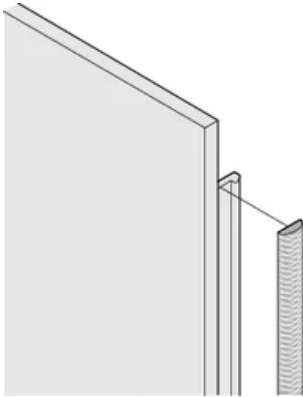

CERTIFICATIONS

CARACTERISTICI

Textile EMC gasket is affixed laterally on the front panel or in the groove of the right-hand profile as appropriate.

Profile seal is bonded onto the contact surface of the 19" bracket or of the rear angle and sets up the conductive connection to the U-shaped front panels

Product Type: Shielding Kit

Works With: Subracks; Cases; Front Panels

Gross Weight: 0.217kg

DETALII SUPLIMENTARE DESPRE PRODUS

EMC gaskets (textile) are required for shielding the front panels.

DIAGRAMS

AVERTIZARE