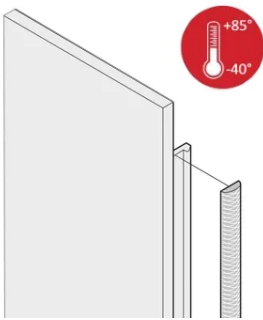

Front Panel EMC Textile Shielding Kit, - 40...+85°C, 6 U, 100 Pieces

NUMĂR DE CATALOG

21102-856

The textile EMC gaskets are inserted into a slot on the right hand side of the U-shaped front panels. The gaskets are glued to the front panel. For an expanded temperature range up to +85°C.

CERTIFICATIONS

CARACTERISTICI

Textile EMC gasket is affixed laterally on the front panel or in the groove of the right-hand profile as appropriate.

Profile seal is bonded onto the contact surface of the 19" bracket or of the rear angle and sets up the conductive connection to the U-shaped front panels

Temperature range -40 °C ... +85 °C

ATRIBUTE PRODUS

Rack Height: 6U

Package Quantity: 100

Material: Elastomer Termoplastic

Product Family: EuropacPRO; PropacPRO; RatiopacPRO AIR; PropacPRO; Frame Type Plug-In Unit