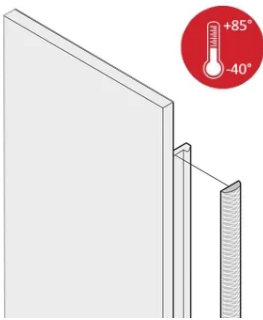

Front Panel EMC Textile Shielding Kit, -40... +85°C, 2 U; 10 pieces

NUMĂR DE CATALOG

21102-857

The textile EMC gaskets are inserted into a slot on the right hand side of the U-shaped front panels. The gaskets are glued to the front panel. For an expanded temperature range up to +85°C.

CERTIFICATIONS

CARACTERISTICI

Textile EMC gasket is affixed laterally on the front panel or in the groove of the right-hand profile as appropriate.

Profile seal is bonded onto the contact surface of the 19" bracket or of the rear angle and sets up the conductive connection to the U-shaped front panels

Temperature range -40 °C ... +85 °C

ATRIBUTE PRODUS

Rack Height: 2U

Package Quantity: 10

Depth (D): 1.62mm

Height (H): 52mm

Material: Elastomer Termoplastic

Product Family: EuropacPRO; PropacPRO; RatiopacPRO AIR; PropacPRO; Frame Type Plug-In Unit