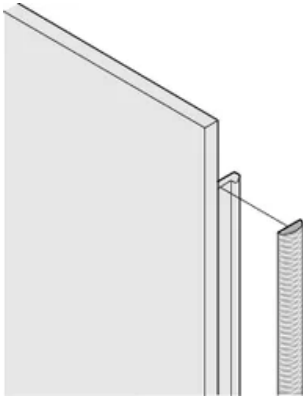

CERTIFICATIONS

CARACTERISTICI

Textile EMC gasket is affixed laterally on the front panel or in the groove of the right-hand profile as appropriate.

Profile seal is bonded onto the contact surface of the 19" bracket or of the rear angle and sets up the conductive connection to the U-shaped front panels

Temperature range -40 °C ... +85 °C

ATRIBUTE PRODUS

Rack Height: 2U

Package Quantity: 10

Depth (D): 1.62mm

Height (H): 52mm

Material: Elastomer Termoplastic

Product Family: EuropacPRO; PropacPRO; RatiopacPRO AIR; PropacPRO; Frame Type Plug-In Unit

Product Type: Shielding Kit

Works With: Subracks; Cases; Front Panels

Net Weight: 0.05kg

DETALII SUPLIMENTARE DESPRE PRODUS

EMC gaskets (textile) are required for shielding the front panels.

DIAGRAMS

AVERTIZARE