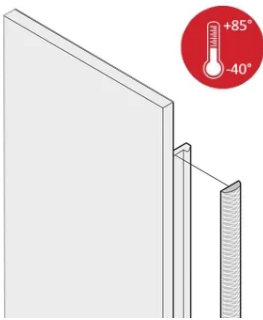

Front Panel EMC Textile Shielding Kit, -40...+85°C, 5 U, 10 Pieces

NUMĂR DE CATALOG

21102-978

The textile EMC gaskets are inserted into a slot on the right hand side of the U-shaped front panels. The gaskets are glued to the front panel. For an expanded temperature range up to +85°C.

CERTIFICATIONS

CARACTERISTICI

Textile EMC gasket is affixed laterally on the front panel or in the groove of the right-hand profile as appropriate.

Profile seal is bonded onto the contact surface of the 19" bracket or of the rear angle and sets up the conductive connection to the U-shaped front panels

Temperature range -40 °C ... +85 °C

ATRIBUTE PRODUS

Rack Height: 5U

Package Quantity: 10

Material: Elastomer Termoplastic

Product Family: EuropacPRO; PropacPRO; RatiopacPRO AIR; PropacPRO; Frame Type Plug-In Unit