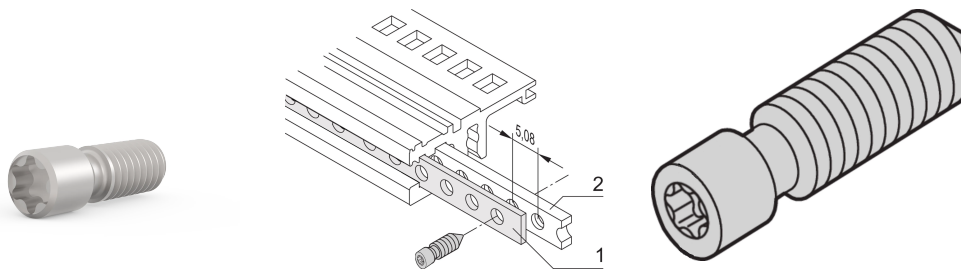

Grub Screw, Stainless Steel, M2.5 x 8, Torx 8

NUMĂR DE CATALOG

21102-980

For fixing the threaded insert in the horizontal rail.

CARACTERISTICI

Grub screw

ATRIBUTE PRODUS

Length: 8mm

Package Quantity: 100

Thread Size: M2.5

Material: Stainless Steel

Product Type: Screw

Type: Grub Screw

Works With: Subracks; Cases; Chassis

Gross Weight: 0.023kg

Torque: 0.37N·m