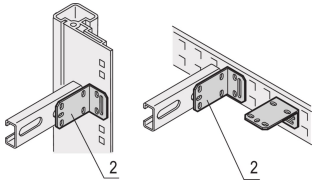

Eurorack C-Rail Mounting Bracket for cabinet uprights or depth members

NUMĂR DE CATALOG

21120-145

Mounting brackets for C-rail

CERTIFICATIONS

CARACTERISTICI

Mounting brackets to assemble c.profiles

ATRIBUTE PRODUS

Material: Oțel

Finish: Oțel Zincat

Package Quantity: 4

Rail Type: C to Rail

Product Family: Eurorack

Product Type: Bracket

Works With: Cabinet

Net Weight: 0.42kg