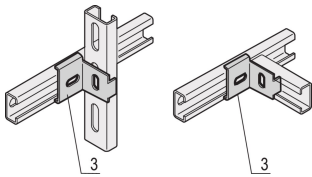

Eurorack C-Rail Combination Bracket

NUMĂR DE CATALOG

21120-146

Mounting brackets for C-rail

CERTIFICATIONS

CARACTERISTICI

Mounting brackets to assemble c.profiles

ATTRIBUTE PRODUS

Material: Oțel

Finish: Oțel Zincat

Package Quantity: 4

Rail Type: C to C

Product Family: Eurorack

Product Type: Bracket

Works With: Cabinet

Net Weight: 0.366kg