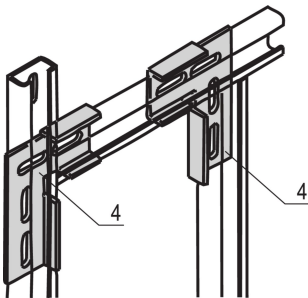

Eurorack C-Rail L-Bracket for stub / corner connection of two central rails

NUMĂR DE CATALOG

21120-147

Mounting brackets for C-rail

CERTIFICATIONS

CARACTERISTICI

Mounting brackets to assemble c.profiles

ATRIBUTE PRODUS

Material: Oțel

Finish: Oțel Zincat

Package Quantity: 4

Rail Type: C to C

Product Family: Eurorack

Product Type: Bracket

Works With: Cabinet

Net Weight: 0.47kg