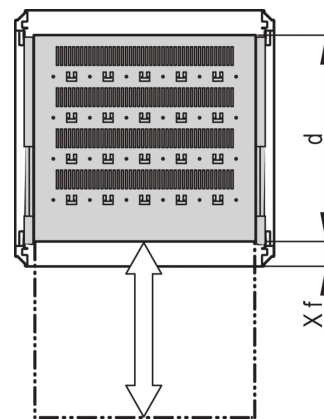

Varistar CP | 19" Telescopic Shelf, 70 kg, 553W 600D, RAL 7021

NUMĂR DE CATALOG

21130-353

Varistar, Novastar and Eurorack 19" Shelf, Stationary with 70 kg load capacity, perforated for ease of assembly.

CERTIFICATIONS

CARACTERISTICI

Perforated cut-outs for assembling cable ties

Static load-carrying capacity 70 kg

Incl. telescopic slides

Locking with T-bar lock possible

St, 1.5 mm

Hammer head perforation for assembly with cable ties

ATRIBUTE PRODUS

Type: Telescopic Shelf

Width: 600mm

Depth: 482mm

Package Quantity: 1

Color: Black Grey

Color Code: RAL 7021

Finish: Vopsit Pulbere

Material: Oțel

Product Family: Varistar CP; Novastar

Product Type: Shelf

Works With: Varistar CP

Net Weight: 7.2kg

DETALII SUPLIMENTARE DESPRE PRODUS

Mounting bracket for assembly of telescopic slide at frame please order separately.