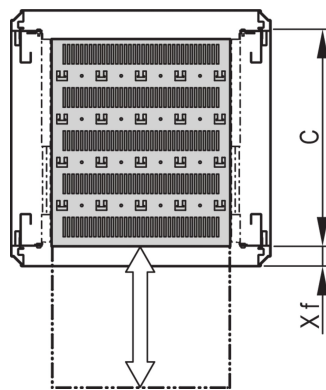

Varistar CP | 19" Telescopic Shelf, 70 kg, 553W 600D, RAL 7021

NUMĂR DE CATALOG

21130-353

Varistar, Novastar and Eurorack 19" Shelf, Stationary with 70 kg load capacity, perforated for ease of assembly.

CERTIFICATIONS

CARACTERISTICI

Perforated cut-outs for assembling cable ties

Static load-carrying capacity 70 kg

Incl. telescopic slides

Locking with T-bar lock possible

St, 1.5 mm

Hammer head perforation for assembly with cable ties

ATRIBUTE PRODUS

Type: Telescopic Shelf

Width: 600mm

Depth: 482mm

Package Quantity: 1

Color: Black Grey

Color Code: RAL 7021

Finish: Vopsit Pulbere

Material: Oțel

Product Family: Varistar CP; Novastar

Product Type: Shelf

Works With: Varistar CP

Net Weight: 7.2kg

DETALII SUPLIMENTARE DESPRE PRODUS

Mounting bracket for assembly of telescopic slide at frame please order separately.