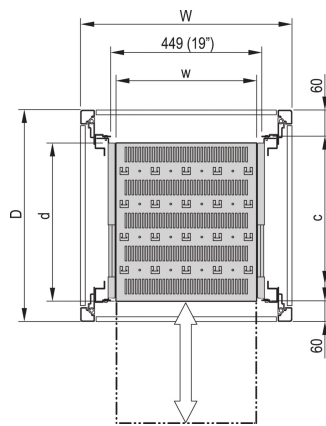

Varistar CP | 19" Telescopic Shelf, 70 kg, 553W 600D, RAL 7021

NUMĂR DE CATALOG

21130-353

Varistar, Novastar and Eurorack 19" Shelf, Stationary with 70 kg load capacity, perforated for ease of assembly.

CERTIFICATIONS

CARACTERISTICI

Perforated cut-outs for assembling cable ties

Static load-carrying capacity 70 kg

Incl. telescopic slides

Locking with T-bar lock possible

St, 1.5 mm

Hammer head perforation for assembly with cable ties

ATRIBUTE PRODUS

Type: Telescopic Shelf

Width: 600mm

Depth: 482mm

Package Quantity: 1

Color: Black Grey

Color Code: RAL 7021

Finish: Vopsit Pulbere

Material: Oțel

Product Family: Varistar CP; Novastar

Product Type: Shelf

Works With: Varistar CP

Net Weight: 7.2kg

DETALII SUPLIMENTARE DESPRE PRODUS

Mounting bracket for assembly of telescopic slide at frame please order separately.