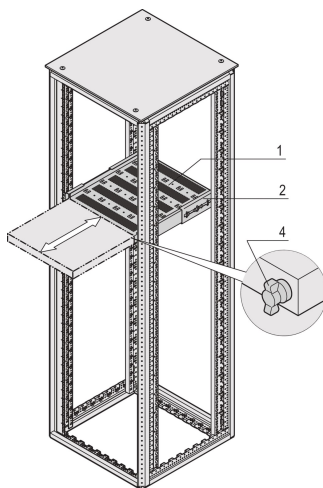

Varistar CP | 19" Telescopic Shelf, 70 kg, 553W 600D, RAL 7021

NUMĂR DE CATALOG

21130-353

Varistar, Novastar and Eurorack 19" Shelf, Stationary with 70 kg load capacity, perforated for ease of assembly.

CERTIFICATIONS

CARACTERISTICI

Perforated cut-outs for assembling cable ties

Static load-carrying capacity 70 kg

Incl. telescopic slides

Locking with T-bar lock possible

St, 1.5 mm

Hammer head perforation for assembly with cable ties

ATRIBUTE PRODUS

Type: Telescopic Shelf

Width: 600mm

Depth: 482mm

Package Quantity: 1

Color: Black Grey

Color Code: RAL 7021

Finish: Vopsit Pulbere

Material: Oțel

Product Family: Varistar CP; Novastar

Product Type: Shelf

Works With: Varistar CP

Net Weight: 7.2kg

DETALII SUPLIMENTARE DESPRE PRODUS

Mounting bracket for assembly of telescopic slide at frame please order separately.