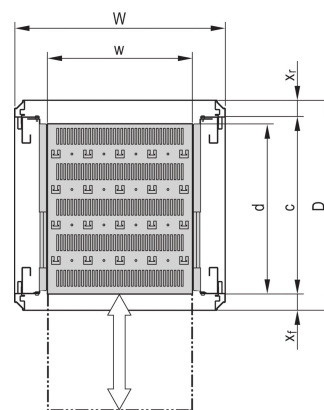

Varistar CP | 19" Telescopic Shelf, 70 kg, 553W 600D, RAL 7021

NUMĂR DE CATALOG

21130-353

Varistar, Novastar and Eurorack 19" Shelf, Stationary with 70 kg load capacity, perforated for ease of assembly.

CERTIFICATIONS

CARACTERISTICI

Perforated cut-outs for assembling cable ties

Static load-carrying capacity 70 kg

Incl. telescopic slides

Locking with T-bar lock possible

St, 1.5 mm

Hammer head perforation for assembly with cable ties

ATRIBUTE PRODUS

Type: Telescopic Shelf

Width: 600mm

Depth: 482mm

Package Quantity: 1

Color: Black Grey

Color Code: RAL 7021

Finish: Vopsit Pulbere

Material: Oțel

Product Family: Varistar CP; Novastar

Product Type: Shelf

Works With: Varistar CP

Net Weight: 7.2kg

DETALII SUPLIMENTARE DESPRE PRODUS

Mounting bracket for assembly of telescopic slide at frame please order separately.