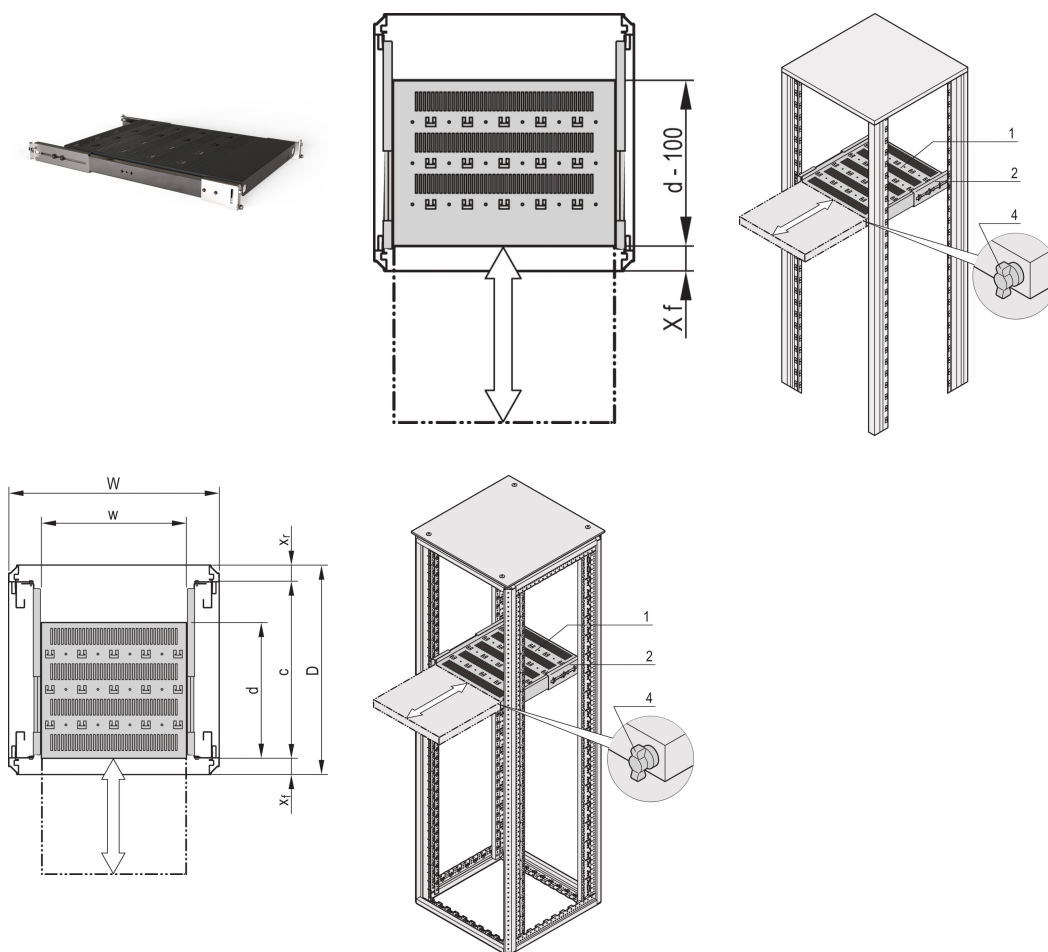

Varistar CP | 19" Telescopic Shelf, 70 kg, 553W 700D, RAL 7021

NUMĂR DE CATALOG

21130-354

Varistar, Novastar and Eurorack 19" Shelf, Stationary with 70 kg load capacity, perforated for ease of assembly.

CERTIFICATIONS

CARACTERISTICI

Perforated cut-outs for assembling cable ties

Static load-carrying capacity 70 kg

Incl. telescopic slides

Locking with T-bar lock possible

St, 1.5 mm

Hammer head perforation for assembly with cable ties

ATRIBUTE PRODUS

Type: Telescopic Shelf

Width: 600mm

Depth: 582mm

Package Quantity: 1

Color: Black Grey

Color Code: RAL 7021

Finish: Vopsit Pulbere

Material: Oțel

Product Family: Varistar CP; Novastar

Product Type: Shelf

Net Weight: 9kg

DETALII SUPLIMENTARE DESPRE PRODUS

Mounting bracket for assembly of telescopic slide at frame please order separately.