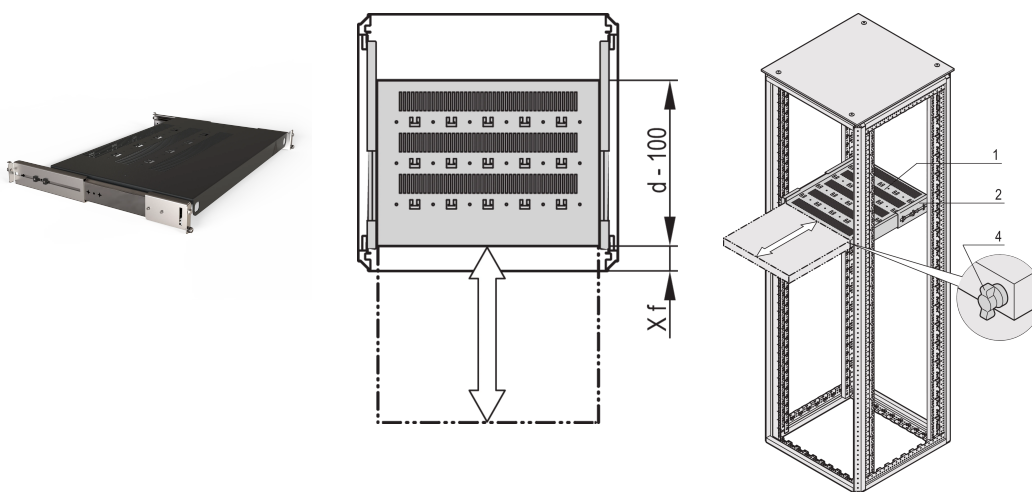

# Varistar CP | 19" Telescopic Shelf, 70 kg, 800W 500D, RAL 7021

## NUMĂR DE CATALOG

21130-372

Varistar, Novastar and Eurorack 19" Shelf, Stationary with 70 kg load capacity, perforated for ease of assembly.

## CARACTERISTICI

Perforated cut-outs for assembling cable ties

Static load-carrying capacity 70 kg

Incl. telescopic slides

Locking with T-bar lock possible

St, 1.5 mm

Hammer head perforation for assembly with cable ties

## ATTRIBUTE PRODUS

Type: Telescopic Shelf

Width: 600mm

Depth: 600mm

Package Quantity: 1

Color: Black Grey

Color Code: RAL 7021

Finish: Vopsit Pulbere