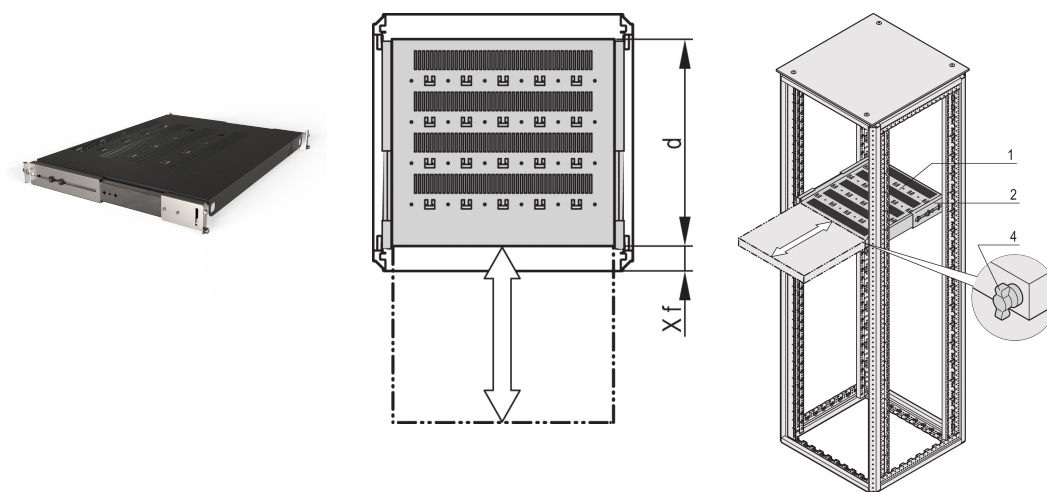

Varistar CP | 19" Telescopic Shelf, 70 kg, 800W 600D, RAL 7021

NUMĂR DE CATALOG

21130-373

Varistar, Novastar and Eurorack 19" Shelf, Stationary with 70 kg load capacity, perforated for ease of assembly.

CERTIFICATIONS

CARACTERISTICI

Perforated cut-outs for assembling cable ties

Static load-carrying capacity 70 kg

Incl. telescopic slides

Locking with T-bar lock possible

St, 1.5 mm

Hammer head perforation for assembly with cable ties

ATTRIBUTE PRODUS

Type: Telescopic Shelf

Width: 400mm

Depth: 477mm

Package Quantity: 1

Color: Black Grey

Color Code: RAL 7021

Finish: Vopsit Pulbere

Material: Oțel

Product Family: Varistar CP; Novastar

Product Type: Shelf

Works With: Varistar CP

Gross Weight: 8.24kg

DETALII SUPLIMENTARE DESPRE PRODUS

Mounting bracket for assembly of telescopic slide at frame please order separately.