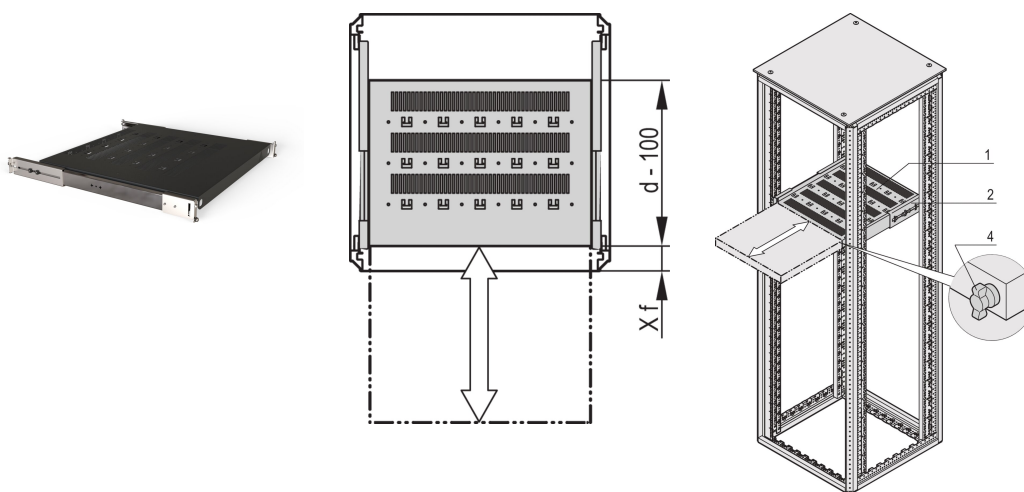

# Varistar CP | 19" Telescopic Shelf, 70 kg, 800W 700D, RAL 7021

## NUMĂR DE CATALOG

21130-374

Varistar, Novastar and Eurorack 19" Shelf, Stationary with 70 kg load capacity, perforated for ease of assembly.

## CARACTERISTICI

Perforated cut-outs for assembling cable ties

Static load-carrying capacity 70 kg

Incl. telescopic slides

Locking with T-bar lock possible

St, 1.5 mm

Hammer head perforation for assembly with cable ties

## ATTRIBUTE PRODUS

Type: Telescopic Shelf

Width: 600mm

Depth: 565mm

Package Quantity: 1

Color: Black Grey

Color Code: RAL 7021

Finish: Vopsit Pulbere