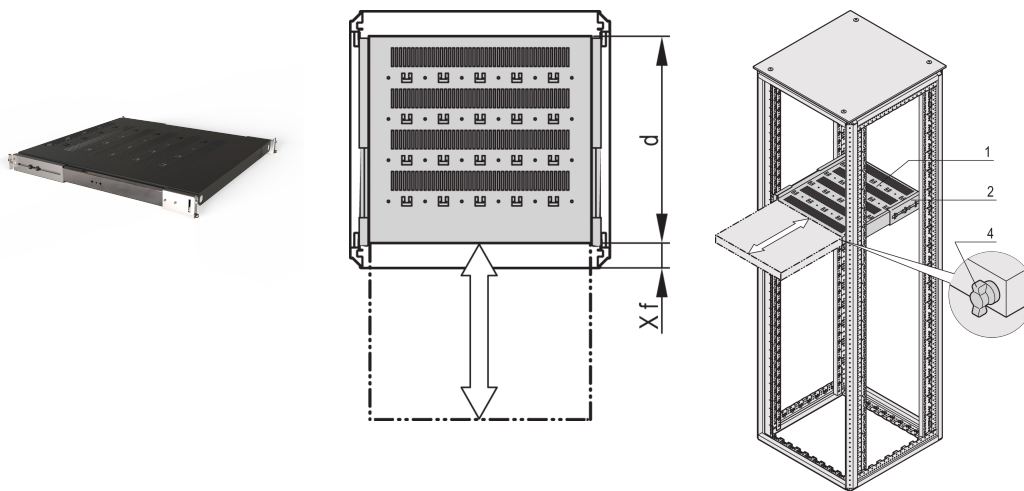

Varistar CP | 19" Telescopic Shelf, 70 kg, 800W 800D, RAL 7021

NUMĂR DE CATALOG

21130-375

Varistar, Novastar and Eurorack 19" Shelf, Stationary with 70 kg load capacity, perforated for ease of assembly.

CERTIFICATIONS

CARACTERISTICI

Perforated cut-outs for assembling cable ties

Static load-carrying capacity 70 kg

Incl. telescopic slides

Locking with T-bar lock possible

St, 1.5 mm

Hammer head perforation for assembly with cable ties

ATTRIBUTE PRODUS

Type: Telescopic Shelf

Width: 600mm

Depth: 677mm

Package Quantity: 1

Color: Black Grey

Color Code: RAL 7021

Finish: Vopsit Pulbere

Material: Oțel

Product Family: Varistar CP; Novastar

Product Type: Shelf

Works With: Varistar CP

Gross Weight: 11.87kg

DETALII SUPLIMENTARE DESPRE PRODUS

Mounting bracket for assembly of telescopic slide at frame please order separately.