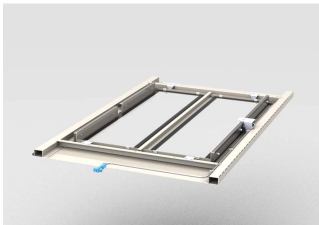

Aisle Containment Automatic Top Cover, 1200W 600D, RAL 7021

NUMĂR DE CATALOG

21130-592

Top cover that can be automatically opened in case of an event on site.

CERTIFICATIONS

CARACTERISTICI

Automatic containment top covers open automatically in the event of fire so that the facility sprinkler systems can put out the fire. In normal operation, the top covers are kept closed by electromagnets and open when the floating contact of the fire detection system is opened

Suitable for an aisle width of 1200 mm

Top cover with safety glass, 7 mm

With the universal top cover profile, the aisle height can be increased by 84 mm; please order separately

The top cover can be removed from the inside. When opened, the top cover provides access to lighting and sprinkler systems above the containment system for maintenance work

Please order the control unit, which can be used to control up to 12 automatic top covers, separately

A 24 VDC power supply unit is required to operate the system. Please order separately

ATTRIBUTE PRODUS

Width: 600mm

Depth: 1200mm

Package Quantity: 1

Color: Black Grey

Color Code: RAL 7021

Finish: Vopsit Pulbere

Material: Oțel; Glass

Product Type: Cover