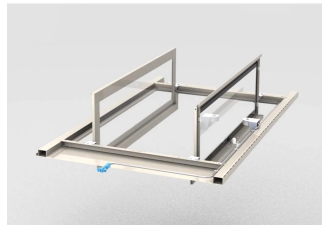

Aisle Containment Automatic Top Cover, 1200W 600D, RAL 7021

NUMĂR DE CATALOG

21130-592

Top cover that can be automatically opened in case of an event on site.

CERTIFICATIONS

CARACTERISTICI

Automatic containment top covers open automatically in the event of fire so that the facility sprinkler systems can put out the fire. In normal operation, the top covers are kept closed by electromagnets and open when the floating contact of the fire detection system is opened

Suitable for an aisle width of 1200 mm

Top cover with safety glass, 7 mm

With the universal top cover profile, the aisle height can be increased by 84 mm; please order separately

The top cover can be removed from the inside. When opened, the top cover provides access to lighting and sprinkler systems above the containment system for maintenance work

Please order the control unit, which can be used to control up to 12 automatic top covers, separately

A 24 VDC power supply unit is required to operate the system. Please order separately

ATTRIBUTE PRODUS

Width: 600mm

Depth: 1200mm

Package Quantity: 1

Color: Black Grey

Color Code: RAL 7021

Finish: Vopsit Pulbere

Material: Oțel; Glass

Product Type: Cover