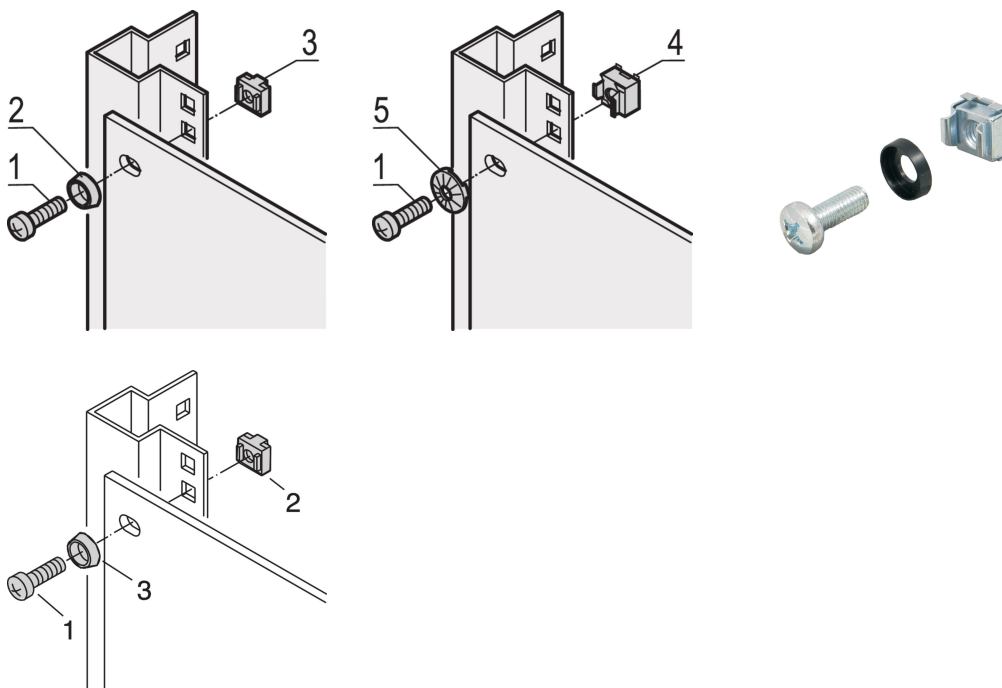

19" Assembly Kit, Screw M6, Washer M6, Nut M6; 4 Pieces

NUMĂR DE CATALOG

21190-095

For standard grounding use a grounding nut and washer on at least one attachment point.

When 19" assembly kit is used with conductive 19" panel mount, grounding cage nuts are not needed.

CERTIFICATIONS

CARACTERISTICI

Assembly kits for assembly of 19" components into a cabinet

For mounting of front panels, distribution fields or other components on the frame, slide mounts or depth members with square cut-outs