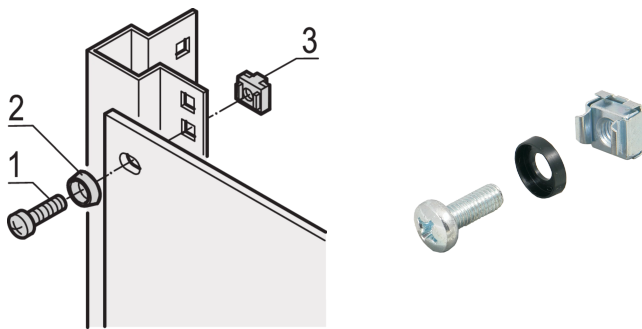

19" Assembly Kit, Screw M6, Washer M6, Nut M6; 32 Pieces

NUMĂR DE CATALOG

21190-435

For standard grounding use a grounding nut and washer on at least one attachment point.

When 19" assembly kit is used with conductive 19" panel mount, grounding cage nuts are not needed.

CERTIFICATIONS

CARACTERISTICI

Assembly kits for assembly of 19" components into a cabinet

For mounting of front panels, distribution fields or other components on the frame, slide mounts or depth members with square cut-outs

ATRIBUTE PRODUS

Package Quantity: 32

Thread Size: M6

Finish: Oțel Zincat

Material: Oțel; ABS

Product Family: RatiopacPRO; RatiopacPRO AIR; CompacPRO; PropacPRO; Comptec; Inpac; MultipacPRO; Varistar CP; Eurorack; Outdoor