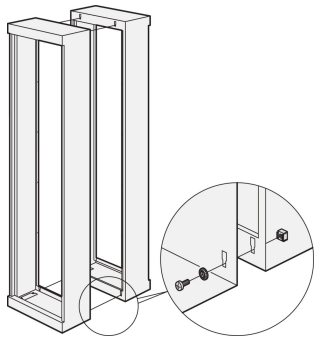

Etsirack Back-To-Back Mounting Kit

NUMĂR DE CATALOG

21190-793

Etsirack Back-To-Back Mounting Kit for the back-to-back mounting of two frames.

CERTIFICATIONS

CARACTERISTICI

For the back-to-back mounting of two frames

ATRIBUTE PRODUS

Product Type: Mounting Kit

Product Family: Etsirack

Material: Oțel

Package Quantity: 4

Finish: Oțel Zincat

Gross Weight: 0.06kg

AVERTIZARE