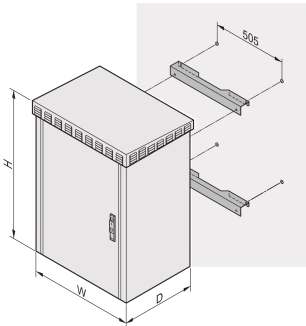

Outdoor Unibody Wall Mounting Kit

NUMĂR DE CATALOG

21249-017

Unibody Wall Mounting Kit makes the double walled outdoor rack wall mountable. This function is used for in tunnel railways application and telecommunication applications.

CERTIFICATIONS

CARACTERISTICI

Suitable for all Unibody standard dimensions

Cut-out for cable ducting from the top

ATTRIBUTE PRODUS

Product Type: Mounting Kit

Works With: Outdoor Cabinets

Material: Aluminiu

Package Quantity: 2

Finish: Vopsit Pulbere

Gross Weight: 1.53kg

AVERTIZARE

Produsele nVent trebuie instalate și utilizate numai așa cum este indicat în fișele de instrucțiuni și materialele de formare ale nVent. Fișele de instrucțiuni sunt disponibile pe www.nvent.com și de la reprezentantul dvs. de servicii clienți nVent. O