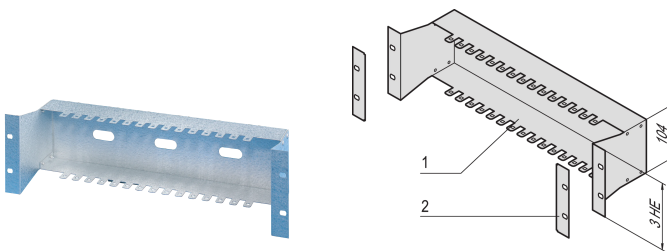

# Mounting Rail for LSA PLUS

## NUMĂR DE CATALOG

21493-079

Easy mounting for connection system for networks which are reliable, gas-tight connection between the contact and conductor.

## CARACTERISTICI

Accepts up to 15 LSA+ strips

Installation height 3 U

## ATRIBUTE PRODUS

Product Type: Mounting Kit

Material: Oțel

Package Quantity: 1

Finish: Aluminum-Zinc Plated

Net Weight: 1.33kg