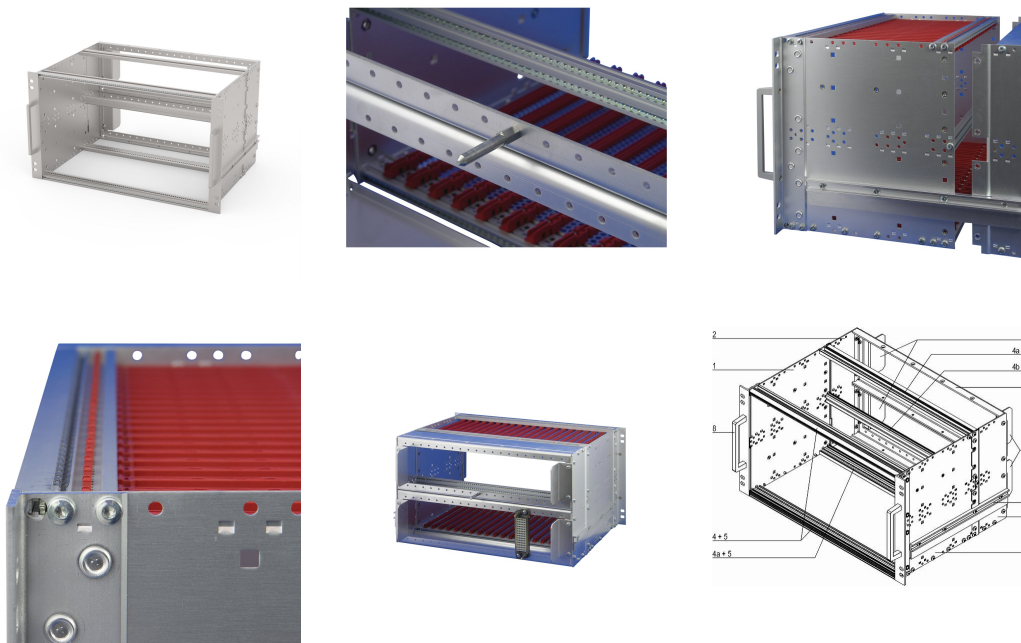

EuropacPRO 19" Subrack Kit for Railway, Retrofit Shielding, SNCF, 6 U, 84 HP, 320 mm

NUMĂR DE CATALOG

21500-027

Subrack for Railway applications, conform to SNCF Standard, non-shielded versions.

CERTIFICATIONS

CARACTERISTICI

SNCF listed, EuropacPRO-fer, tested to NF F 61-005 and NF F 60-002

The 19" bracket is firmly fixed to the side panel (tox-cold welded) and is especially suited for high mechanical stresses (vibration resistance)

Lateral support bars to NFF standard facilitate insertion of subrack into the (cabinet) frame. The double 19" screwing position adds to additionally safety (NFF standard)

IP 20, in accordance with IEC 60529

Depth: 320mm

Package Quantity: 1

For Mounting: Backplane

Board Depth: 220mm

Gasket Type: Textile EMC

Shock and Vibration Tolerance: 5g (force)

Handle Included: Yes

Mounting: Rack