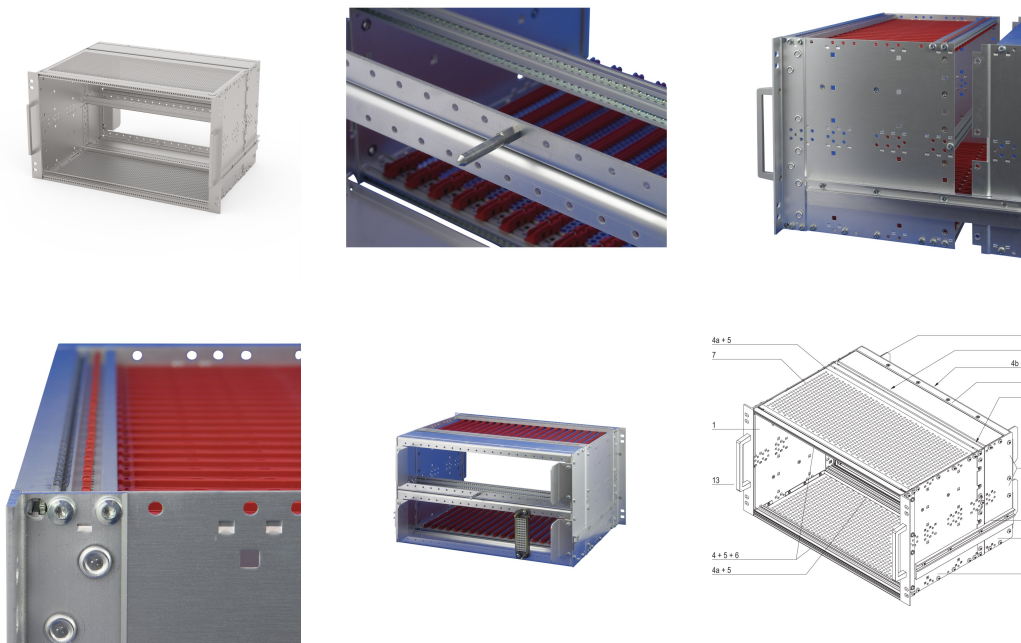

EuropacPRO 19" Subrack Kit for Railway, Shielded, SNCF, 6 U, 84 HP, 320 mm

NUMĂR DE CATALOG

21500-028

Subrack for Railway applications, conform to SNCF Standard.

CERTIFICATIONS

CARACTERISTICI

SNCF listed, EuropacPRO-fer, tested to NF F 61-005 and NF F 60-002

The 19" bracket is firmly fixed to the side panel (tox-cold welded) and is especially suited for high mechanical stresses (vibration resistance)

Lateral support bars to NFF standard facilitate insertion of subrack into the (cabinet) frame. The double 19" screwing position adds to additionally safety (NFF standard)

IP 20, in accordance with IEC 60529

EMC of approximately 40 dB at 1 GHz, 30 dB at 2 GHz, assuming that the front is covered with shielded front panels, testing in accordance with VG 95373 part 15

Aluminum construction

Modifications such as cutouts, different finishes or dimensions available

Supplied as space-saving flat-pack

ATTRIBUTE PRODUS

Rack Height: 6U

Rack Width: 84HP

Package Quantity: 1

For Mounting: Backplane

Board Depth: 220mm