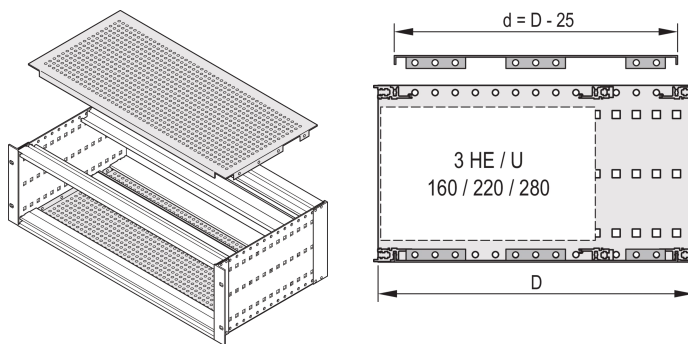

# EuropacPRO Cover Plate for Bolting to Side Panel, SNCF, 84 HP, 55 mm

## NUMĂR DE CATALOG

**21500-038**

A cover plate is used for electromagnetic shielding or as mechanical protection. The cover can be screwed onto the side panel. Can be used for railway subracks in accordance with SNCF.

## CARACTERISTICI

For variable positioning of horizontal rails e.g. for PCBs with standard formats

Perforation degree 58 %

Suitable for use with all horizontal rails

## ATRIBUTE PRODUS

Rack Width: 84HP

Depth: 55mm

Package Quantity: 2

Finish: Passivated

Material: Aluminiu

Product Family: EuropacPRO

Product Type: Cover Plate