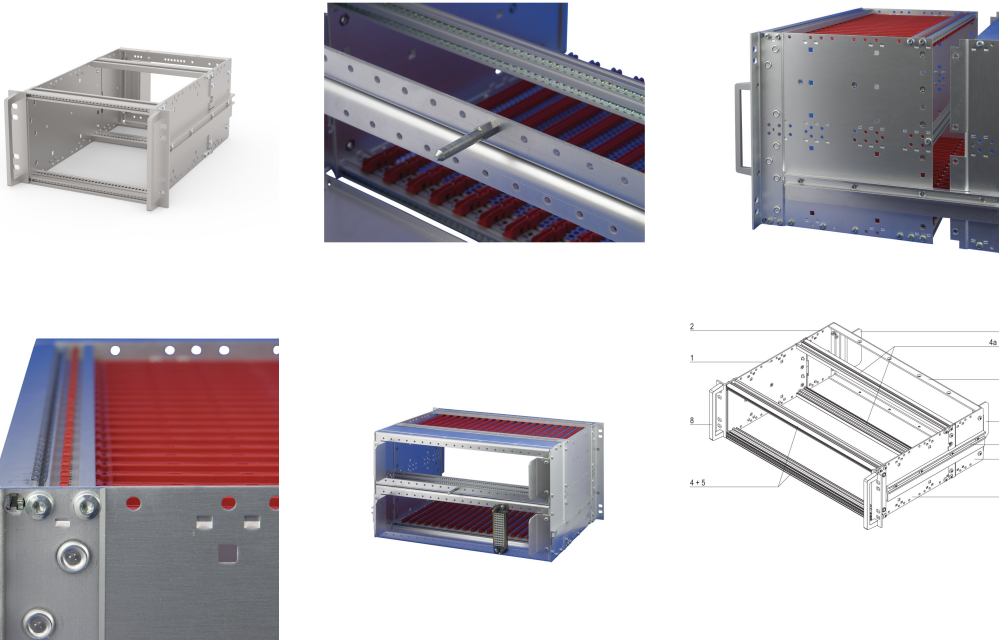

EuropacPRO 19" Subrack Kit for Railway, Retrofit Shielding, SNCF, 3 U, 36 HP, 320 mm

NUMĂR DE CATALOG

21500-067

Subrack for Railway applications, conform to SNCF Standard, non-shielded versions.

CERTIFICATIONS

CARACTERISTICI

SNCF listed, EuropacPRO-fer, tested to NF F 61-005 and NF F 60-002

The 19" bracket is firmly fixed to the side panel (tox-cold welded) and is especially suited for high mechanical stresses (vibration resistance)

Lateral support bars to NFF standard facilitate insertion of subrack into the (cabinet) frame. The double 19" screwing position adds to additionally safety (NFF standard)