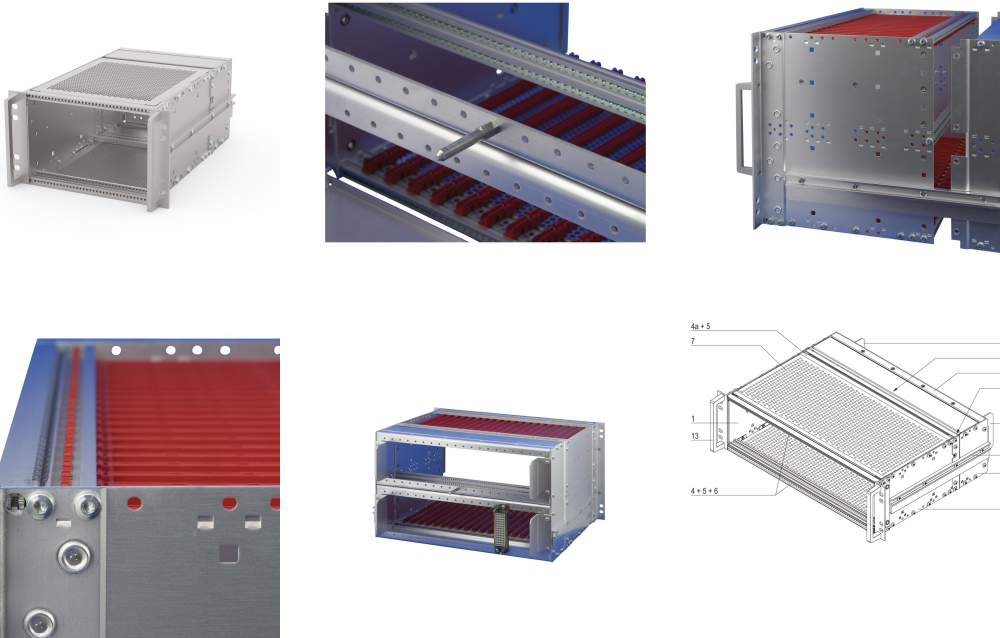

EuropacPRO 19" Subrack Kit for Railway, Shielded, SNCF, 3 U, 36 HP, 320 mm

NUMĂR DE CATALOG

21500-068

Subrack for Railway applications, conform to SNCF Standard.

CERTIFICATIONS

CARACTERISTICI

SNCF listed, EuropacPRO-fer, tested to NF F 61-005 and NF F 60-002

The 19" bracket is firmly fixed to the side panel (tox-cold welded) and is especially suited for high mechanical stresses (vibration resistance)

Lateral support bars to NFF standard facilitate insertion of subrack into the (cabinet) frame. The double 19" screwing position adds to additionally safety (NFF standard)

Modifications such as cutouts, different finishes or dimensions available

Supplied as space-saving flat-pack

ATRIBUTE PRODUS

Rack Height: 3U

Rack Width: 36HP

Package Quantity: 1

For Mounting: Backplane

Board Depth: 220mm

Gasket Type: Textile EMC

Shock and Vibration Tolerance: 5g (force)

Handle Included: Yes

Mounting: Rack

Complies With: IEC 60297-3-103; SNCF NFF 61005; SNCF NFF 60002

Depth: 320mm

EMC Shielding: Yes

Finish: Anodized; Passivated