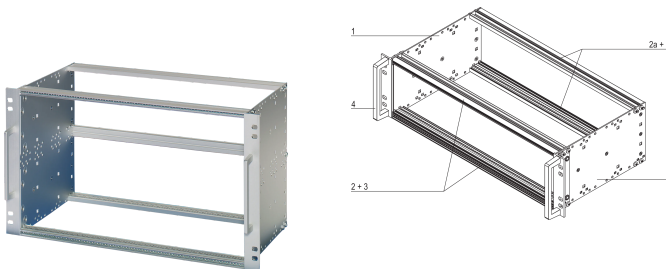

EuropacPRO 19" Subrack Kit for Railway, Retrofit Shielding, EN 50155, 3 U, 84 HP, 235 mm

NUMĂR DE CATALOG

21500-077

Subrack for Railway applications, conform to EN50155 standard, non-shielded.

CERTIFICATIONS

CARACTERISTICI

Shock and vibration tested to EN 50155, part 12.2.11

The 19" bracket is firmly fixed to the side panel (tox-cold welded) and is especially suited for high mechanical stresses (vibration resistance)

Modifications such as cutouts, different finishes or dimensions available

IP 20, in accordance with IEC 60529

The double 19" screwing position adds to additionally safety (NFF standard)

Supplied as space-saving flat-pack

ATRIBUTE PRODUS

Rack Height: 3U

Depth: 235mm

Package Quantity: 1

For Mounting: Backplane

Board Depth: 220mm

Gasket Type: Textile EMC

Shock and Vibration Tolerance: 5g (force)