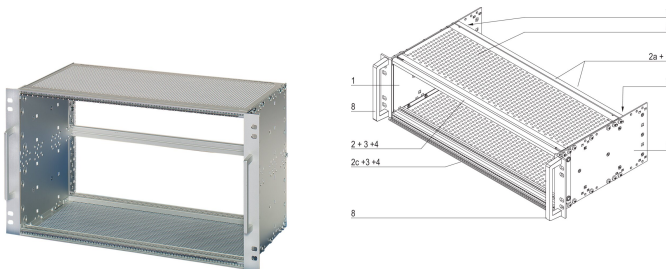

EuropacPRO 19" Subrack Kit for Railway, Shielded, EN 50155, CompactPCI, 3 U, 84 HP, 235 mm

NUMĂR DE CATALOG

21500-081

Subrack for Railway applications, conform to EN50155 standard, for Compact PCI applications.

CERTIFICATIONS

CARACTERISTICI

Shock and vibration tested to EN 50155, part 12.2.11

The 19" bracket is firmly fixed to the side panel (tox-cold welded) and is especially suited for high mechanical stresses (vibration resistance)

The double 19" screwing position adds to additionally safety (NFF standard)

IP 20, in accordance with IEC 60529

EMC of approximately 40 dB at 1 GHz, 30 dB at 2 GHz, assuming that the front is covered with shielded front panels, testing in accordance with VG 95373 part 15

Aluminum construction

Supplied as space-saving flat-pack

ATTRIBUTE PRODUS

Rack Height: 3U

Package Quantity: 1

For Mounting: Backplane

Board Depth: 160mm

Gasket Type: Textile EMC