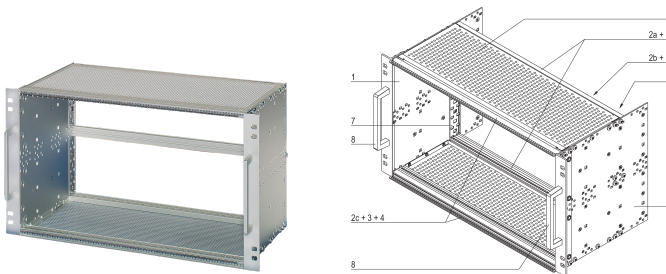

EuropacPRO 19" Subrack Kit for Railway, Shielded, EN 50155, CompactPCI, 6 U, 84 HP, 235 mm

NUMĂR DE CATALOG

21500-082

Subrack for Railway applications, conform to EN50155 standard, for Compact PCI applications.

CERTIFICATIONS

CARACTERISTICI

Shock and vibration tested to EN 50155, part 12.2.11

The 19" bracket is firmly fixed to the side panel (tox-cold welded) and is especially suited for high mechanical stresses (vibration resistance)

The double 19" screwing position adds to additionally safety (NFF standard)

IP 20, in accordance with IEC 60529

EMC of approximately 40 dB at 1 GHz, 30 dB at 2 GHz, assuming that the front is covered with shielded front panels, testing in accordance with VG 95373 part 15

Aluminum construction

Supplied as space-saving flat-pack