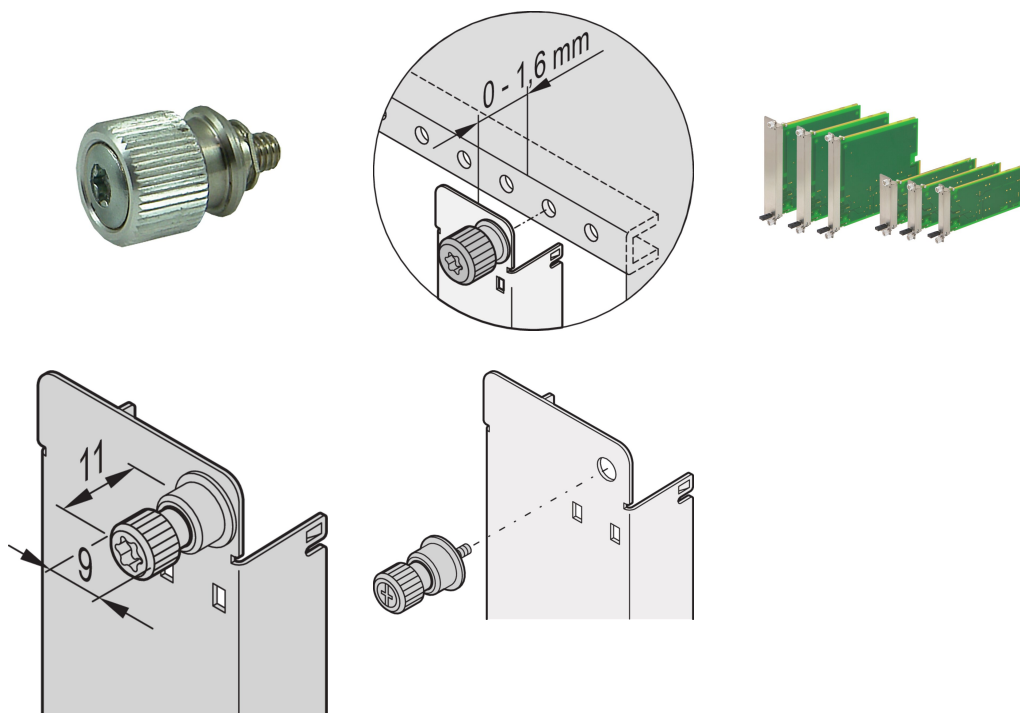

Retention Screw for MTCA.4 Front Panel

NUMĂR DE CATALOG

21850-057

Retention Screw for MTCA.4 Front Panel.

CERTIFICATIONS

CARACTERISTICI

Thumbscrew for MTCA.4 Front Panels

Screw locking (patented) for ruggedized front panel

Screw retainer must be welded to front panel

ATTRIBUTE PRODUS

Product Type: Screw

Works With: MicroTCA Systems

Package Quantity: 10

Material: Stainless Steel

Net Weight: 0.03kg

AVERTIZARE